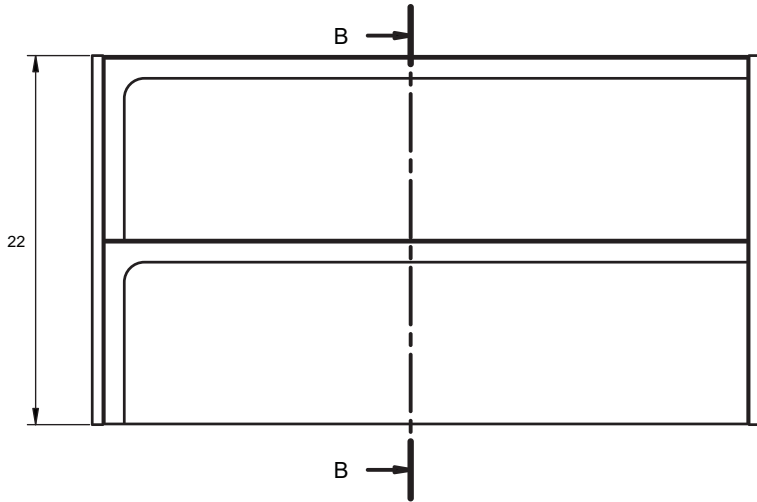

40" 2 Drawer Cordoba Vanity