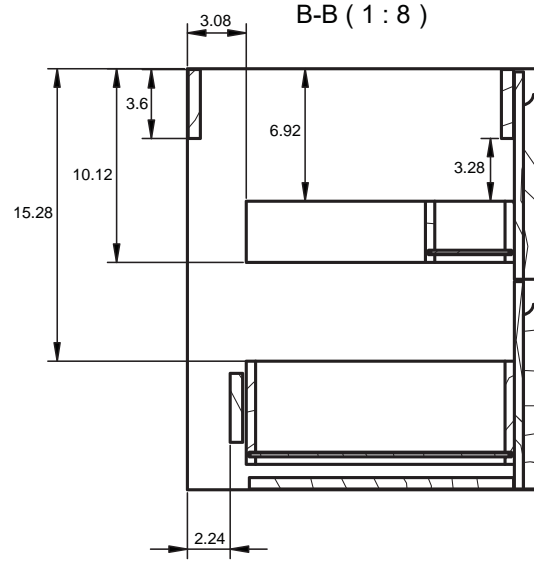

24" 2 Drawer Cordoba Vanity