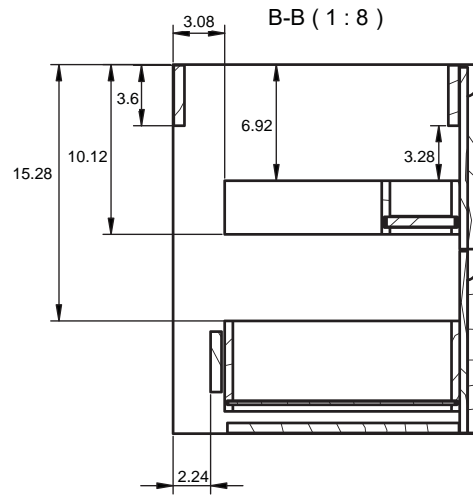

40" 2 Drawer Cordoba Vanity