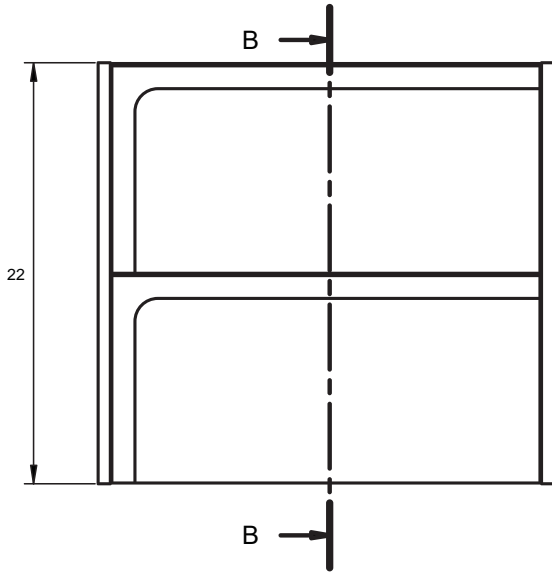

24" 2 Drawer Cordoba Vanity