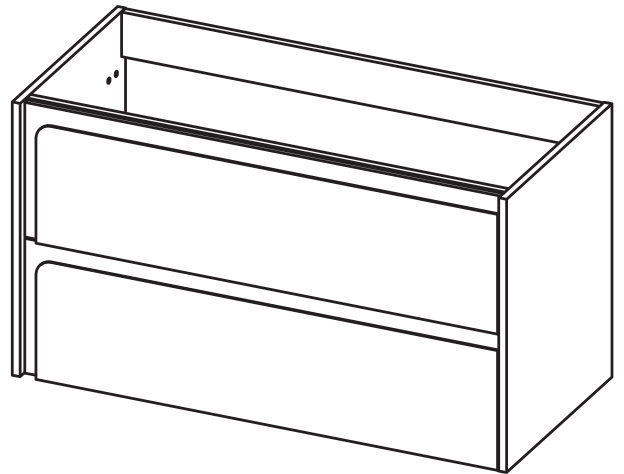

40" 2 Drawer Cordoba Vanity, Left Side Bowl