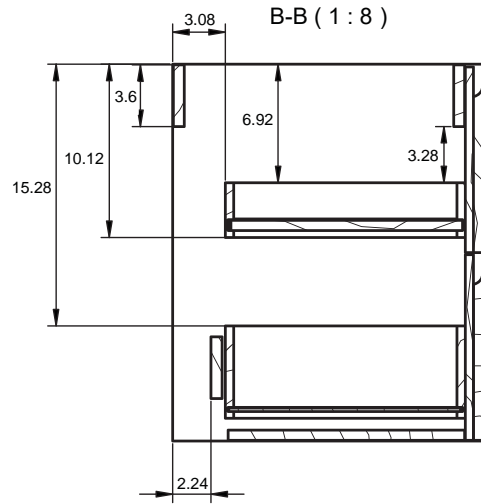

40" 2 Drawer Cordoba Vanity, Left Side Bowl