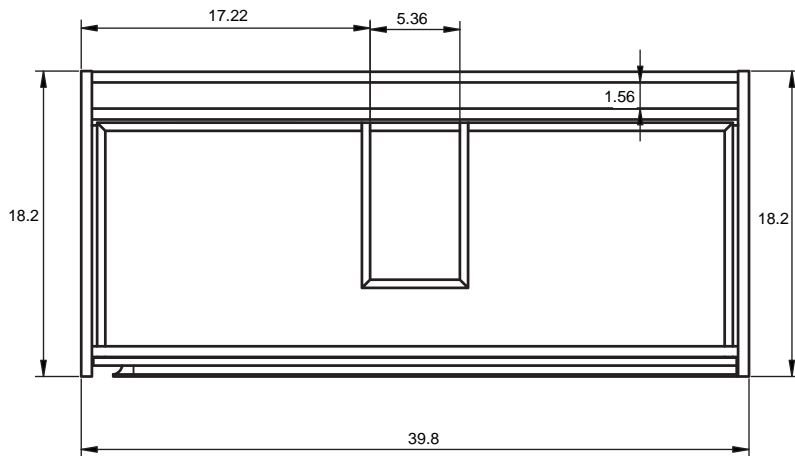

40" 2 Drawer Cordoba Vanity