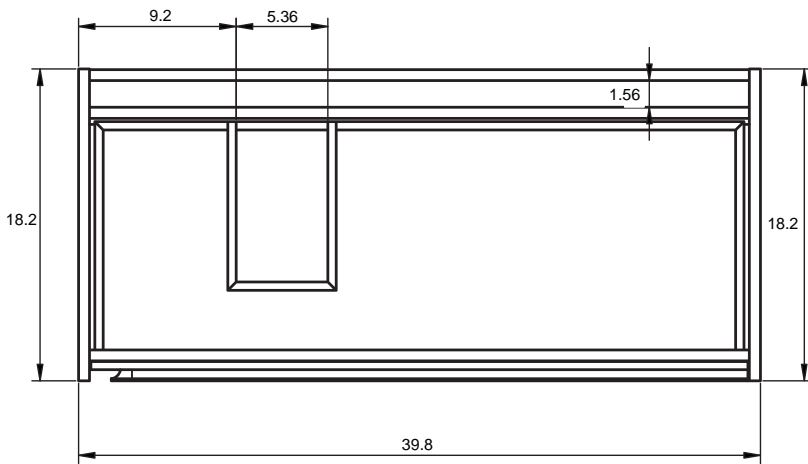

40" 2 Drawer Cordoba Vanity, Left Side Bowl