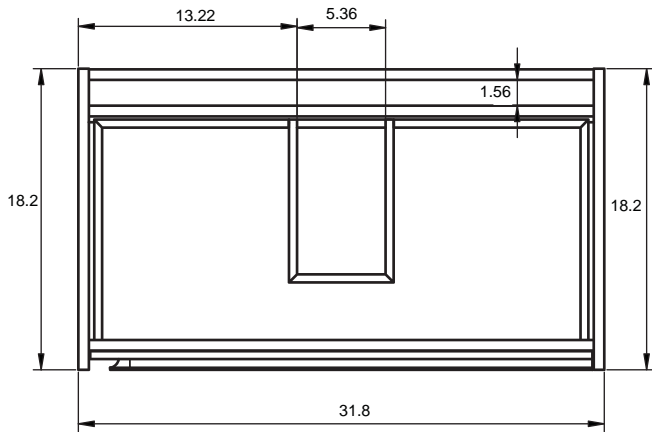

32" 2 Drawer Cordoba Vanity