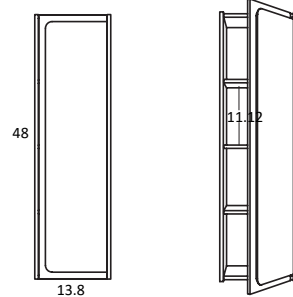

Tall Unit

Depth 10.8 in
Reversible