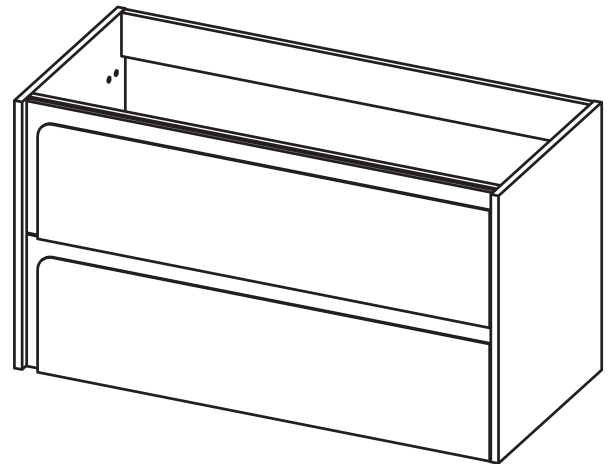

40" 2 Drawer Cordoba Vanity