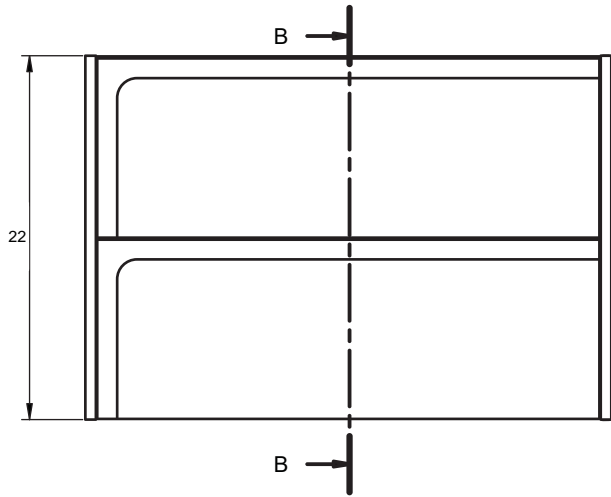

32" 2 Drawer Cordoba Vanity