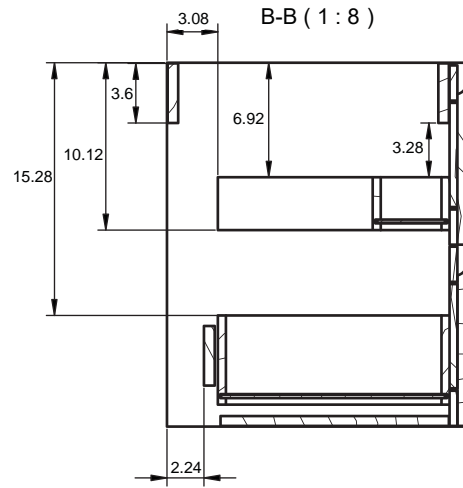

32" 2 Drawer Cordoba Vanity