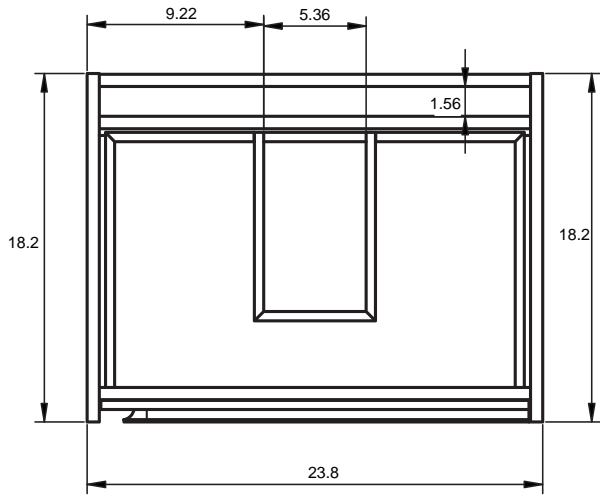

24" 2 Drawer Cordoba Vanity