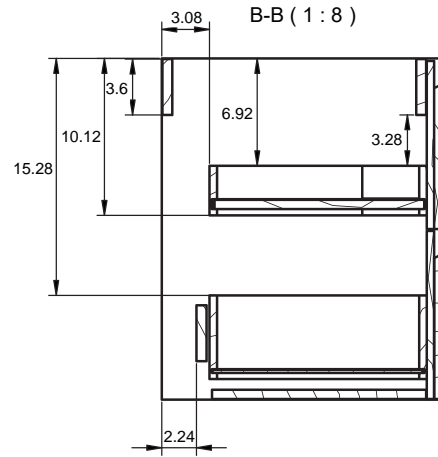

40" 2 Drawer Cordoba Vanity, Right Side Bowl