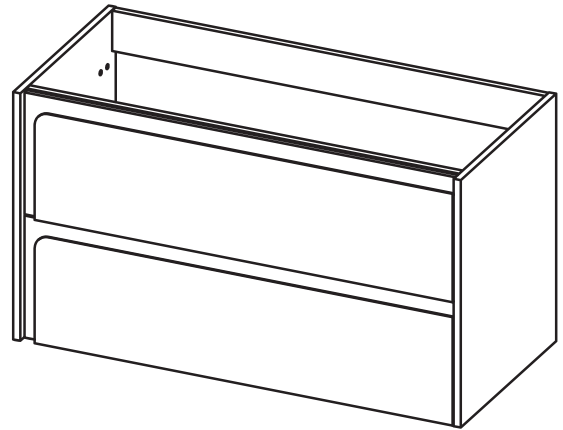

40" 2 Drawer Cordoba Vanity, Right Side Bowl