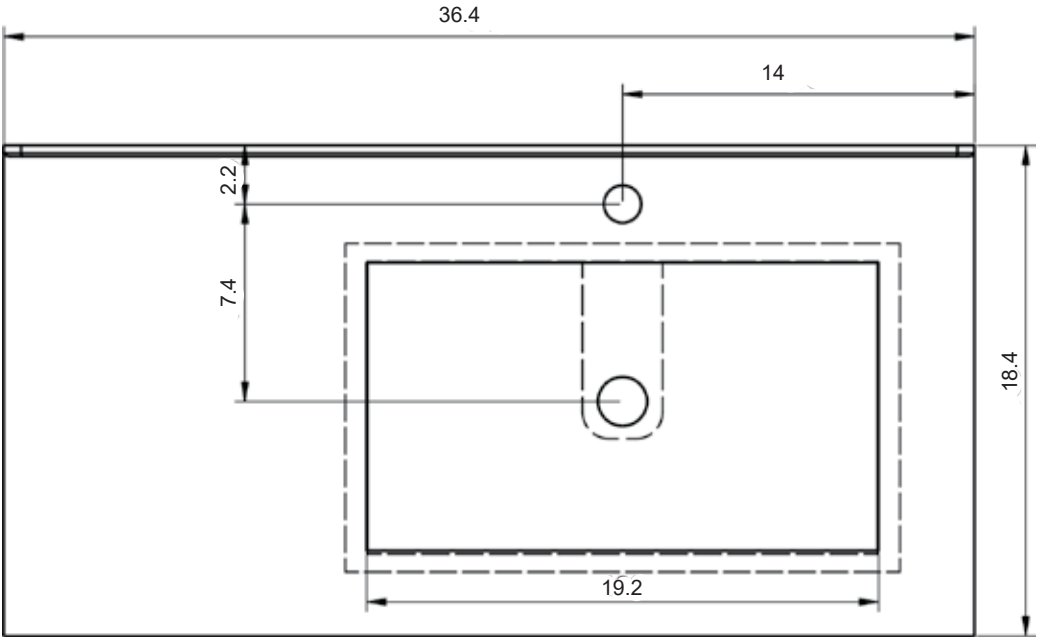

Ceramic Sinks

FLAT

CERAMIC SINK TECHNICAL

Material: Ceramic
Finish: White
Bowl Depth: 6.8"
Sink Thickness: 3/4"
Bowl Width: 18.4

MEASUREMENTS

24"

24" Reduced Depth

28"

32"

32" Right Side Sink

32" Left Side Sink

36" Right Side Sink

36" Left Side Sink

40"

40" Right Side Sink

40" Left Side Sink

48"

48" Double Sink

48" Right Side Sink

48" Right Side Sink