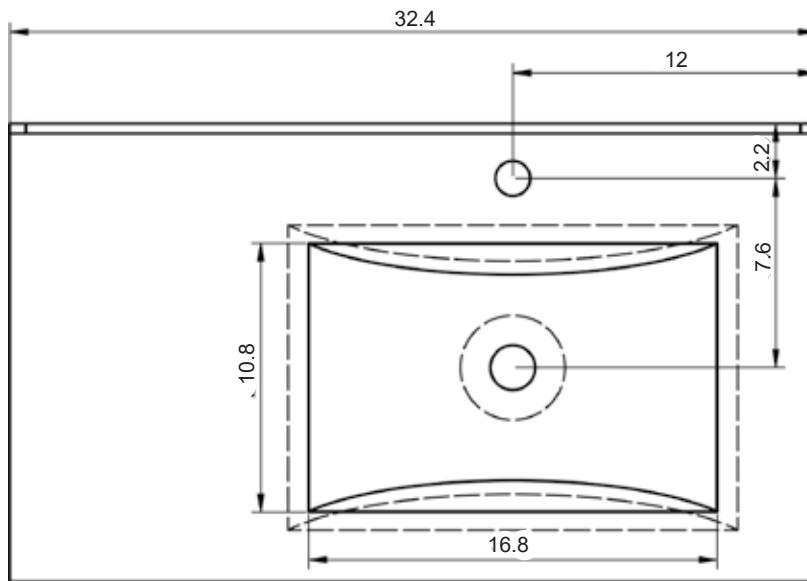

Ceramic Sinks

FLAT

CERAMIC SINK TECHNICAL

Material: Ceramic
Finish: White
Bowl Depth: 6.8"
Sink Thickness: 3/4"
Bowl Width: 18.4

MEASUREMENTS

24"

24" Reduced Depth

28"

32"

32" Right Side Sink

32" Left Side Sink

36" Right Side Sink

36" Left Side Sink

40"

40" Right Side Sink

40" Left Side Sink

48"

48" Double Sink

48" Right Side Sink

48" Right Side Sink