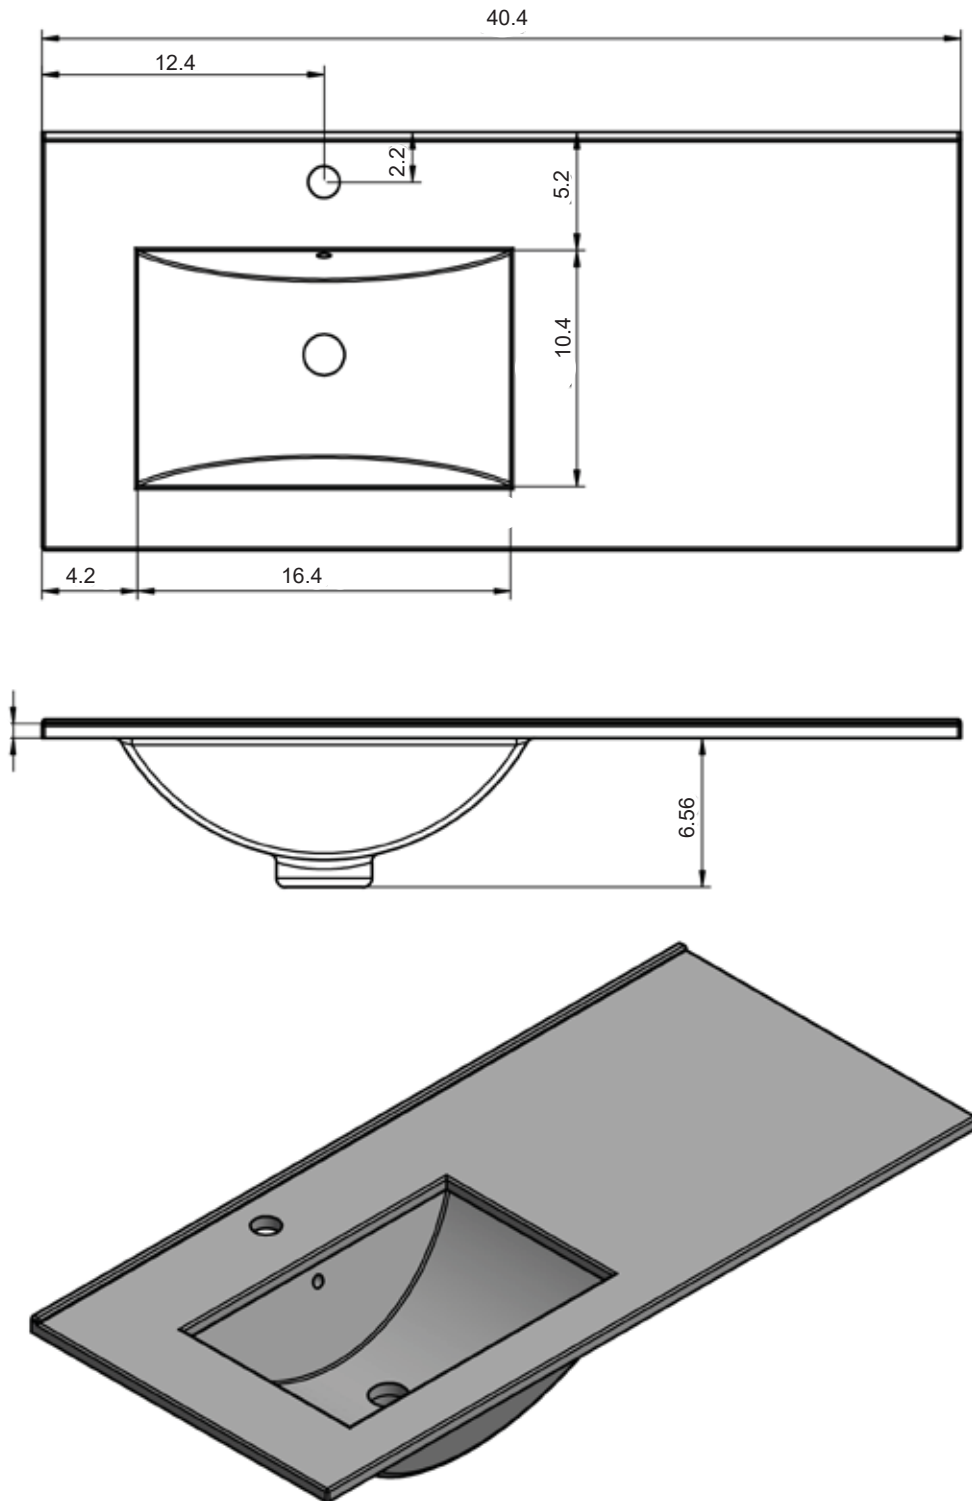

Ceramic Sinks

FLAT

CERAMIC SINK TECHNICAL

Material: Ceramic
Finish: White
Bowl Depth: 6.8"
Sink Thickness: 3/4"
Bowl Width: 18.4

MEASUREMENTS

24"

24" Reduced Depth

28"

32"

32" Right Side Sink

32" Left Side Sink

36" Right Side Sink

36" Left Side Sink

40"

40" Right Side Sink

40" Left Side Sink

48"

48" Double Sink

48" Right Side Sink

48" Right Side Sink