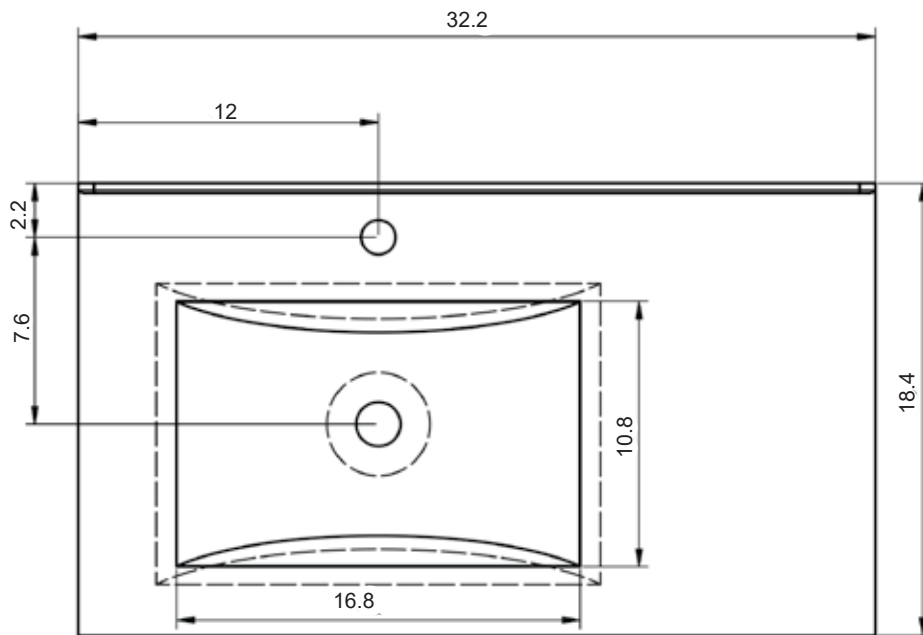

Ceramic Sinks

FLAT

CERAMIC SINK TECHNICAL

Material: Ceramic
Finish: White
Bowl Depth: 6.8"
Sink Thickness: 3/4"
Bowl Width: 18.4

MEASUREMENTS

24"

24" Reduced Depth

28"

32"

32" Right Side Sink

32" Left Side Sink

36" Right Side Sink

36" Left Side Sink

40"

40" Right Side Sink

40" Left Side Sink

48"

48" Double Sink

48" Right Side Sink

48" Right Side Sink