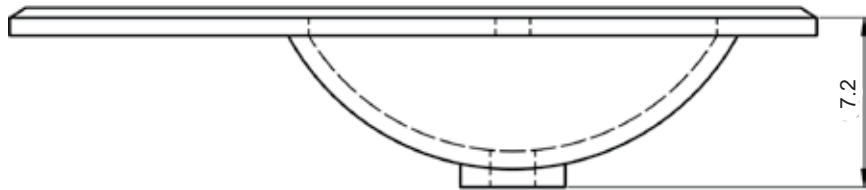

Ceramic Sinks

FLAT

CERAMIC SINK TECHNICAL

Material: Ceramic
Finish: White
Bowl Depth: 6.8"
Sink Thickness: 3/4"
Bowl Width: 18.4

MEASUREMENTS

24"

24" Reduced Depth

28"

32"

32" Right Side Sink

32" Left Side Sink

36" Right Side Sink

36" Left Side Sink

40"

40" Right Side Sink

40" Left Side Sink

48"

48" Double Sink

48" Right Side Sink

48" Right Side Sink