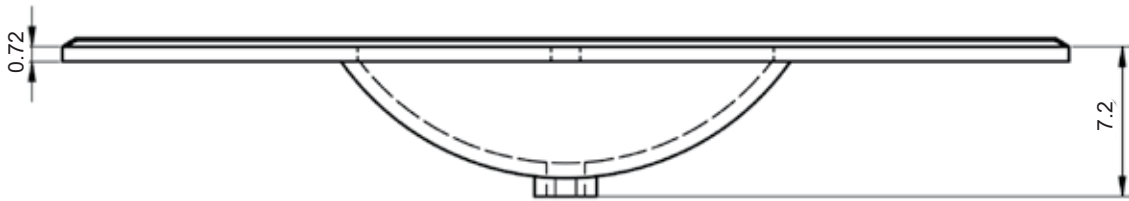

Ceramic Sinks

FLAT

CERAMIC SINK TECHNICAL

Material: Ceramic
Finish: White
Bowl Depth: 6.8"
Sink Thickness: 3/4"
Bowl Width: 18.4

MEASUREMENTS

24"

24" Reduced Depth

28"

32"

32" Right Side Sink

32" Left Side Sink

36" Right Side Sink

36" Left Side Sink

40"

40" Right Side Sink

40" Left Side Sink

48"

48" Double Sink

48" Right Side Sink

48" Right Side Sink