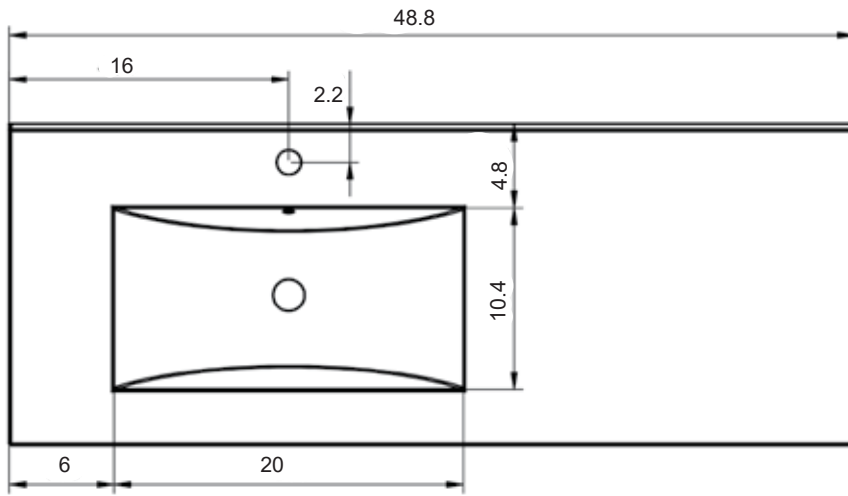

Ceramic Sinks

FLAT

CERAMIC SINK TECHNICAL

Material: Ceramic
Finish: White
Bowl Depth: 6.8"
Sink Thickness: 3/4"
Bowl Width: 18.4

MEASUREMENTS

24"

24" Reduced Depth

28"

32"

32" Right Side Sink

32" Left Side Sink

36" Right Side Sink

36" Left Side Sink

40"

40" Right Side Sink

40" Left Side Sink

48"

48" Double Sink

48" Right Side Sink

48" Right Side Sink