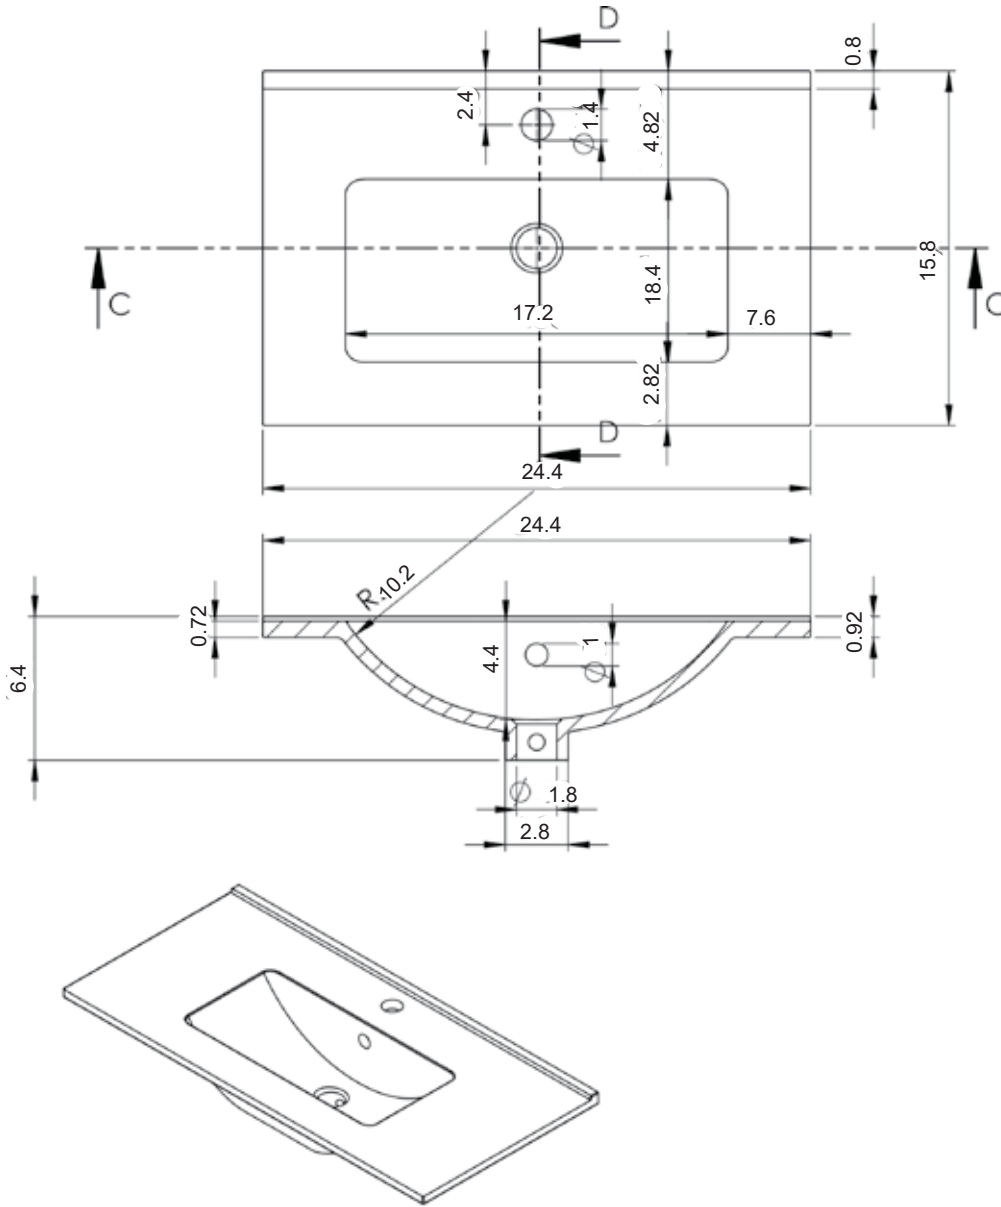

Ceramic Sinks

FLAT

CERAMIC SINK TECHNICAL

Material: Ceramic
Finish: White
Bowl Depth: 6.8"
Sink Thickness: 3/4"
Bowl Width: 18.4

MEASUREMENTS

24"

24" Reduced Depth

28"

32"

32" Right Side Sink

32" Left Side Sink

36" Right Side Sink

36" Left Side Sink

40"

40" Right Side Sink

40" Left Side Sink

48"

48" Double Sink

48" Right Side Sink

48" Right Side Sink