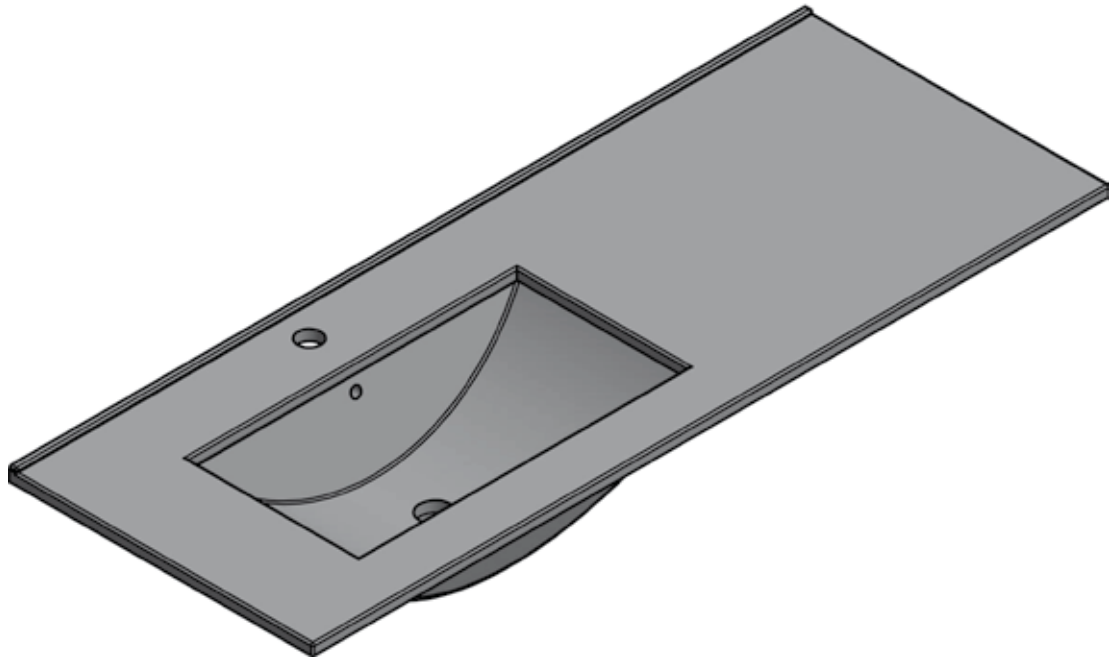

Ceramic Sinks

FLAT

CERAMIC SINK TECHNICAL

Material: Ceramic
Finish: White
Bowl Depth: 6.8"
Sink Thickness: 3/4"
Bowl Width: 18.4

MEASUREMENTS

24"

24" Reduced Depth

28"

32"

32" Right Side Sink

32" Left Side Sink

36" Right Side Sink

36" Left Side Sink

40"

40" Right Side Sink

40" Left Side Sink

48"

48" Double Sink

48" Right Side Sink

48" Right Side Sink