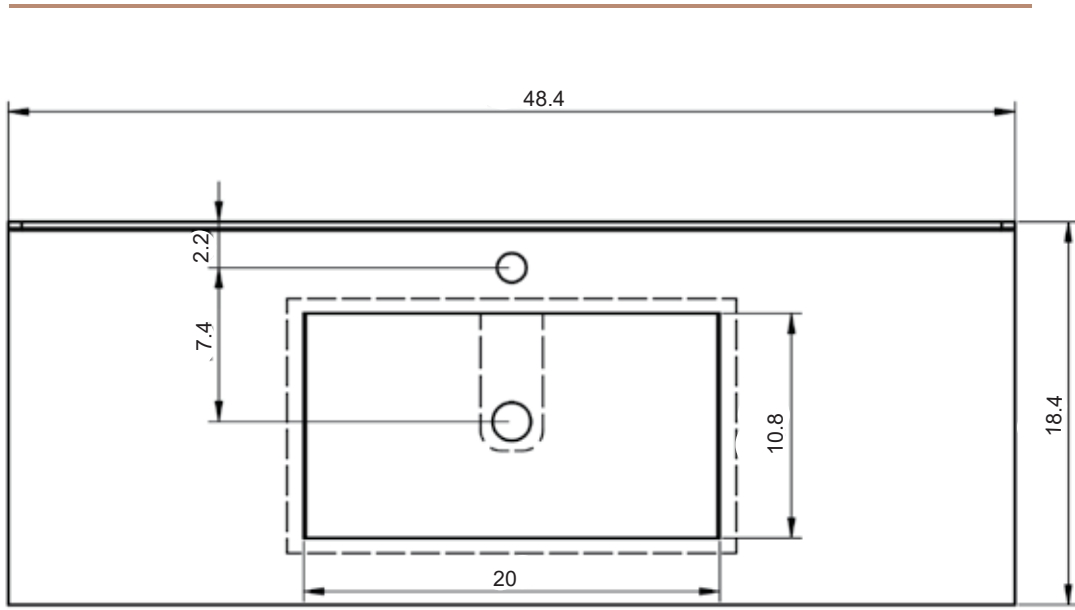

Ceramic Sinks

FLAT

CERAMIC SINK TECHNICAL

Material: Ceramic
Finish: White
Bowl Depth: 6.8"
Sink Thickness: 3/4"
Bowl Width: 18.4

MEASUREMENTS

24"

24" Reduced Depth

28"

32"

32" Right Side Sink

32" Left Side Sink

36" Right Side Sink

36" Left Side Sink

40"

40" Right Side Sink

40" Left Side Sink

48"

48" Double Sink

48" Right Side Sink

48" Right Side Sink