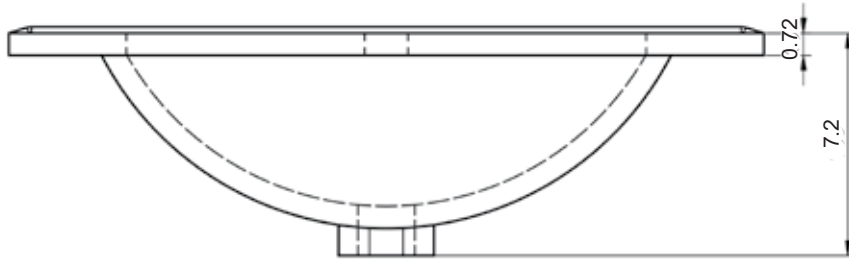

Ceramic Sinks

FLAT

CERAMIC SINK TECHNICAL

Material: Ceramic
Finish: White
Bowl Depth: 6.8"
Sink Thickness: 3/4"
Bowl Width: 18.4

MEASUREMENTS

24"

24" Reduced Depth

28"

32"

32" Right Side Sink

32" Left Side Sink

36" Right Side Sink

36" Left Side Sink

40"

40" Right Side Sink

40" Left Side Sink

48"

48" Double Sink

48" Right Side Sink

48" Right Side Sink