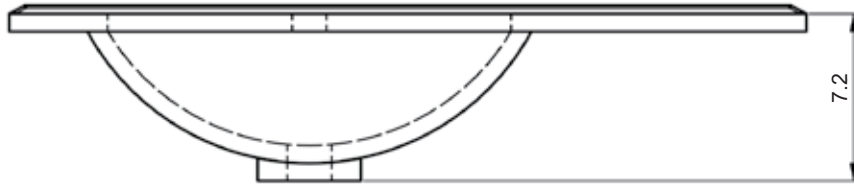

Ceramic Sinks

FLAT

CERAMIC SINK TECHNICAL

Material: Ceramic
Finish: White
Bowl Depth: 6.8"
Sink Thickness: 3/4"
Bowl Width: 18.4

MEASUREMENTS

24"

24" Reduced Depth

28"

32"

32" Right Side Sink

32" Left Side Sink

36" Right Side Sink

36" Left Side Sink

40"

40" Right Side Sink

40" Left Side Sink

48"

48" Double Sink

48" Right Side Sink

48" Right Side Sink