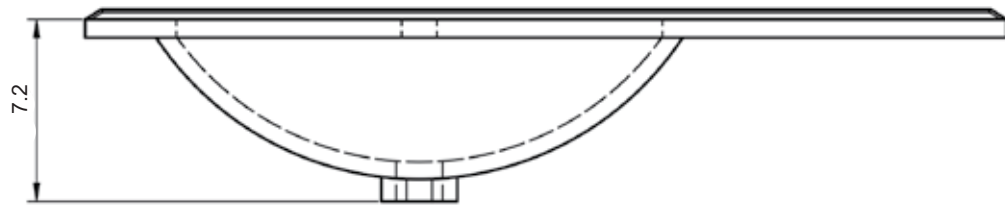

Ceramic Sinks

FLAT

CERAMIC SINK TECHNICAL

Material: Ceramic
Finish: White
Bowl Depth: 6.8"
Sink Thickness: 3/4"
Bowl Width: 18.4

MEASUREMENTS

24"

24" Reduced Depth

28"

32"

32" Right Side Sink

32" Left Side Sink

36" Right Side Sink

36" Left Side Sink

40"

40" Right Side Sink

40" Left Side Sink

48"

48" Double Sink

48" Right Side Sink

48" Right Side Sink