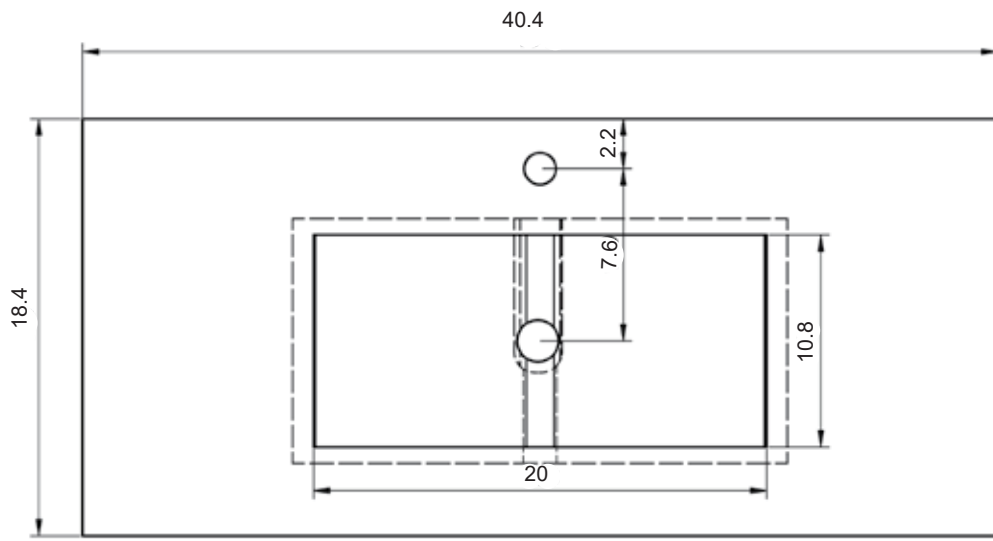

Ceramic Sinks

FLAT

CERAMIC SINK TECHNICAL

Material: Ceramic
Finish: White
Bowl Depth: 6.8"
Sink Thickness: 3/4"
Bowl Width: 18.4

MEASUREMENTS

24"

24" Reduced Depth

28"

32"

32" Right Side Sink

32" Left Side Sink

36" Right Side Sink

36" Left Side Sink

40"

40" Right Side Sink

40" Left Side Sink

48"

48" Double Sink

48" Right Side Sink

48" Right Side Sink