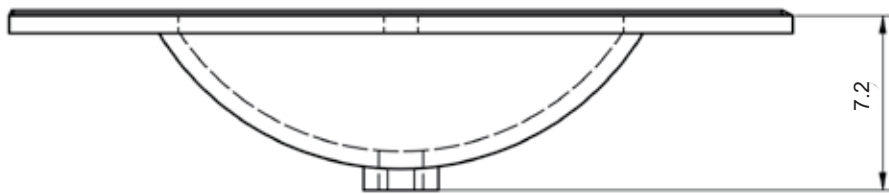

Ceramic Sinks

FLAT

CERAMIC SINK TECHNICAL

Material: Ceramic
Finish: White
Bowl Depth: 6.8"
Sink Thickness: 3/4"
Bowl Width: 18.4

MEASUREMENTS

24"

24" Reduced Depth

28"

32"

32" Right Side Sink

32" Left Side Sink

36" Right Side Sink

36" Left Side Sink

40"

40" Right Side Sink

40" Left Side Sink

48"

48" Double Sink

48" Right Side Sink

48" Right Side Sink