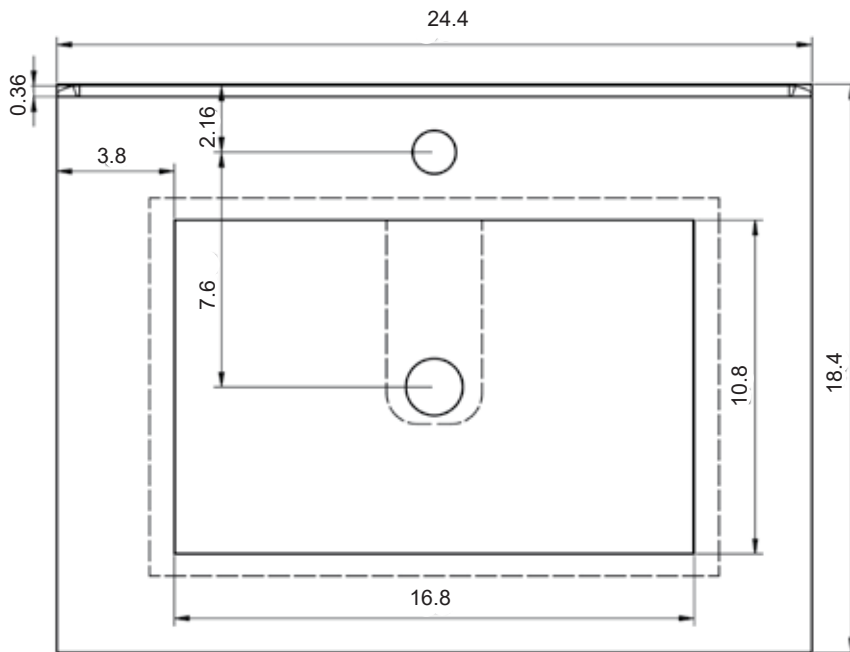

Ceramic Sinks

FLAT

CERAMIC SINK TECHNICAL

Material: Ceramic
Finish: White
Bowl Depth: 6.8"
Sink Thickness: 3/4"
Bowl Width: 18.4

MEASUREMENTS

24"

24" Reduced Depth

28"

32"

32" Right Side Sink

32" Left Side Sink

36" Right Side Sink

36" Left Side Sink

40"

40" Right Side Sink

40" Left Side Sink

48"

48" Double Sink

48" Right Side Sink

48" Right Side Sink