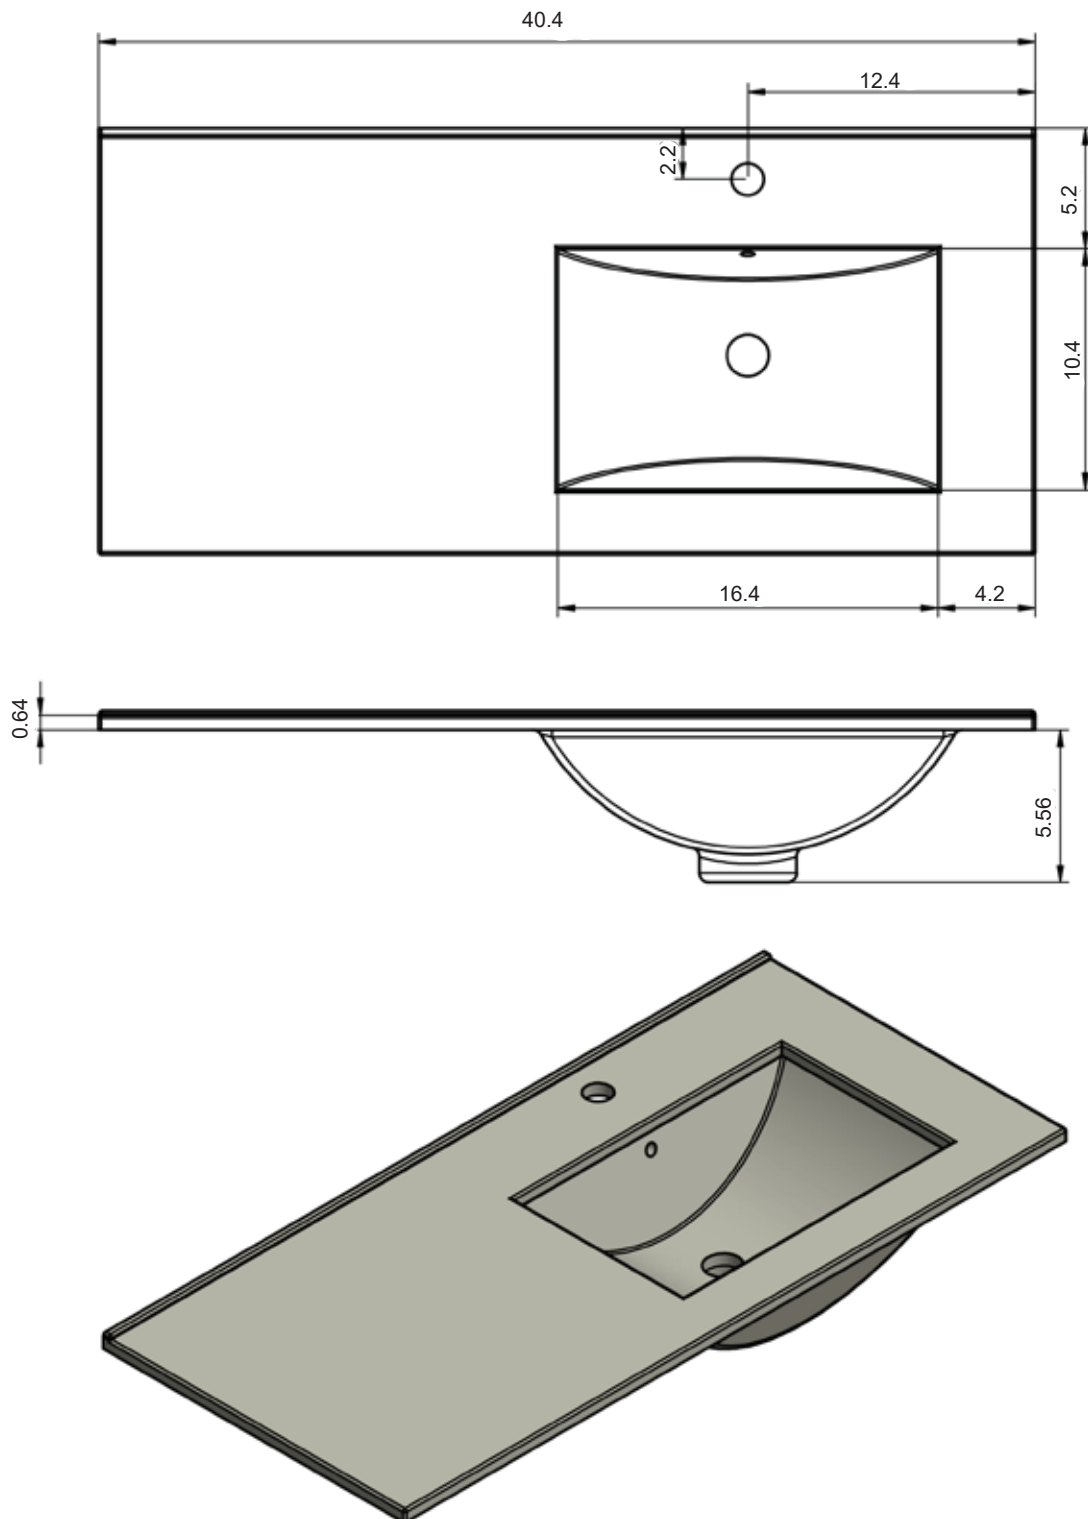

Ceramic Sinks

FLAT

CERAMIC SINK TECHNICAL

Material: Ceramic
Finish: White
Bowl Depth: 6.8"
Sink Thickness: 3/4"
Bowl Width: 18.4

MEASUREMENTS

24"

24" Reduced Depth

28"

32"

32" Right Side Sink

32" Left Side Sink

36" Right Side Sink

36" Left Side Sink

40"

40" Right Side Sink

40" Left Side Sink

48"

48" Double Sink

48" Right Side Sink

48" Right Side Sink