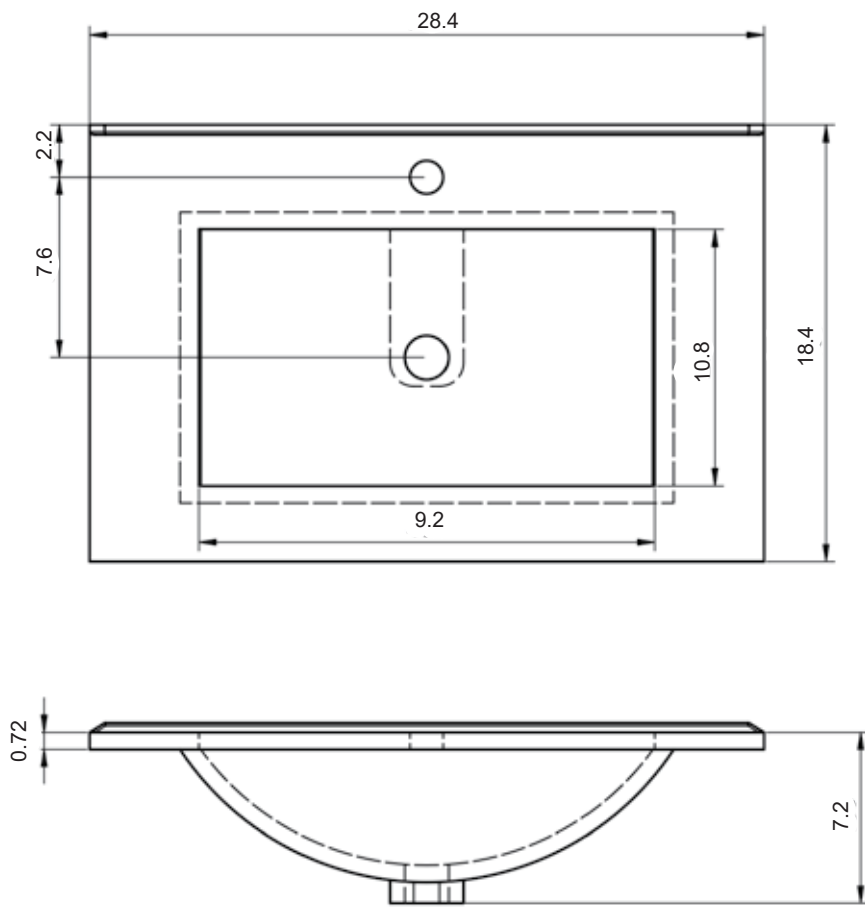

Ceramic Sinks

FLAT

CERAMIC SINK TECHNICAL

Material: Ceramic
Finish: White
Bowl Depth: 6.8"
Sink Thickness: 3/4"
Bowl Width: 18.4

MEASUREMENTS

24"

24" Reduced Depth

28"

32"

32" Right Side Sink

32" Left Side Sink

36" Right Side Sink

36" Left Side Sink

40"

40" Right Side Sink

40" Left Side Sink

48"

48" Double Sink

48" Right Side Sink

48" Right Side Sink