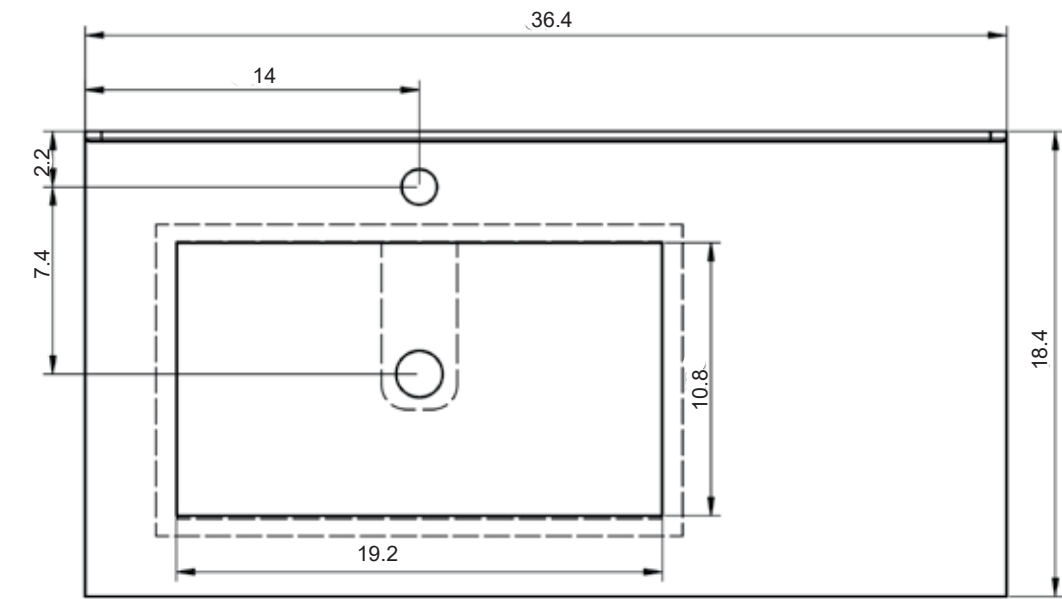

Ceramic Sinks

FLAT

CERAMIC SINK TECHNICAL

Material: Ceramic
Finish: White
Bowl Depth: 6.8"
Sink Thickness: 3/4"
Bowl Width: 18.4

MEASUREMENTS

24"

24" Reduced Depth

28"

32"

32" Right Side Sink

32" Left Side Sink

36" Right Side Sink

36" Left Side Sink

40"

40" Right Side Sink

40" Left Side Sink

48"

48" Double Sink

48" Right Side Sink

48" Right Side Sink