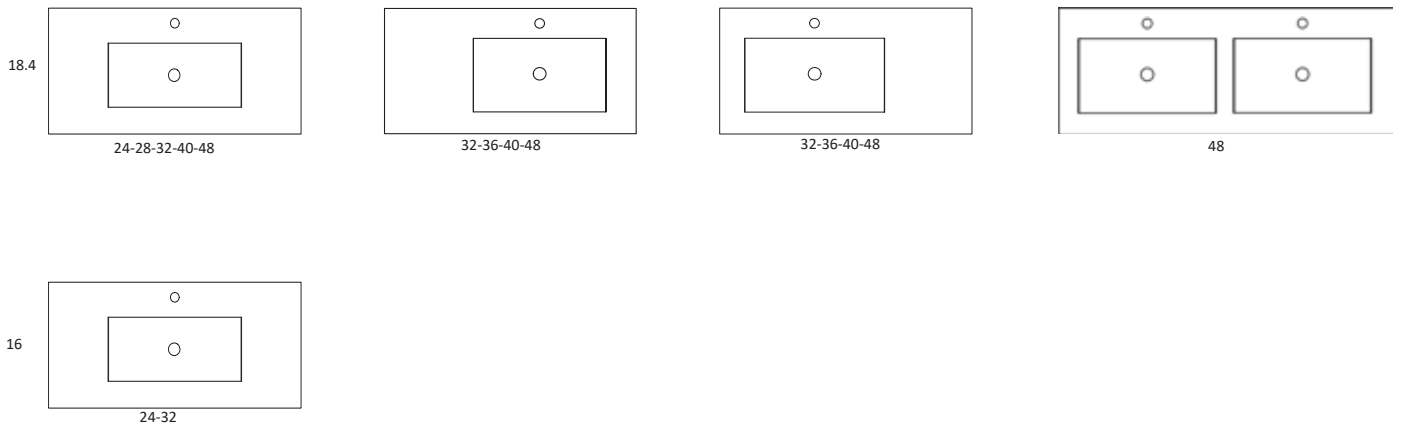

Ceramic Sinks

FLAT

CERAMIC SINK TECHNICAL

Material: Ceramic
Finish: White
Bowl Depth: 6.8"
Sink Thickness: 3/4"
Bowl Width: 18.4

MEASUREMENTS

24"

24" Reduced Depth

28"

32"

32" Right Side Sink

32" Left Side Sink

36" Right Side Sink

36" Left Side Sink

40"

40" Right Side Sink

40" Left Side Sink

48"

48" Double Sink

48" Right Side Sink

48" Right Side Sink