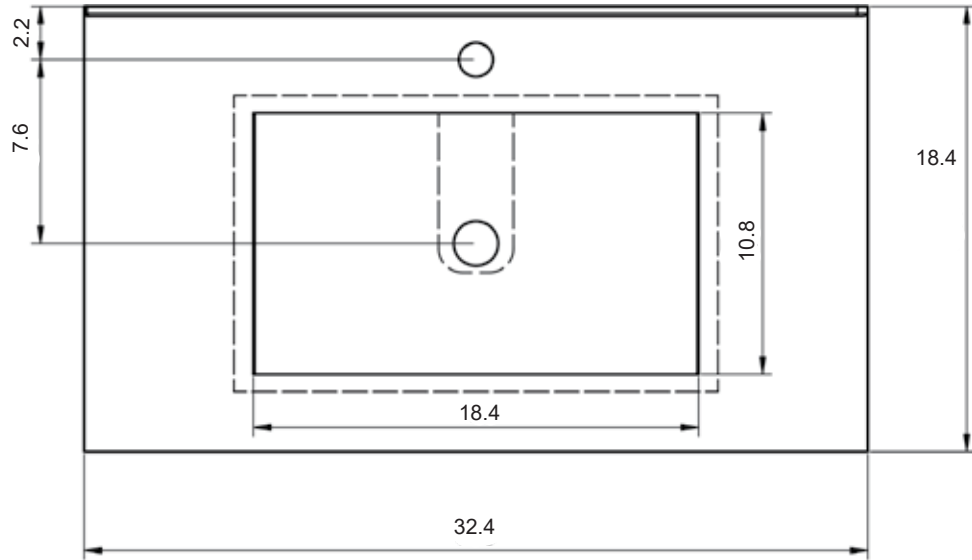

Ceramic Sinks

FLAT

CERAMIC SINK TECHNICAL

Material: Ceramic
Finish: White
Bowl Depth: 6.8"
Sink Thickness: 3/4"
Bowl Width: 18.4

MEASUREMENTS

24"

24" Reduced Depth

28"

32"

32" Right Side Sink

32" Left Side Sink

36" Right Side Sink

36" Left Side Sink

40"

40" Right Side Sink

40" Left Side Sink

48"

48" Double Sink

48" Right Side Sink

48" Right Side Sink