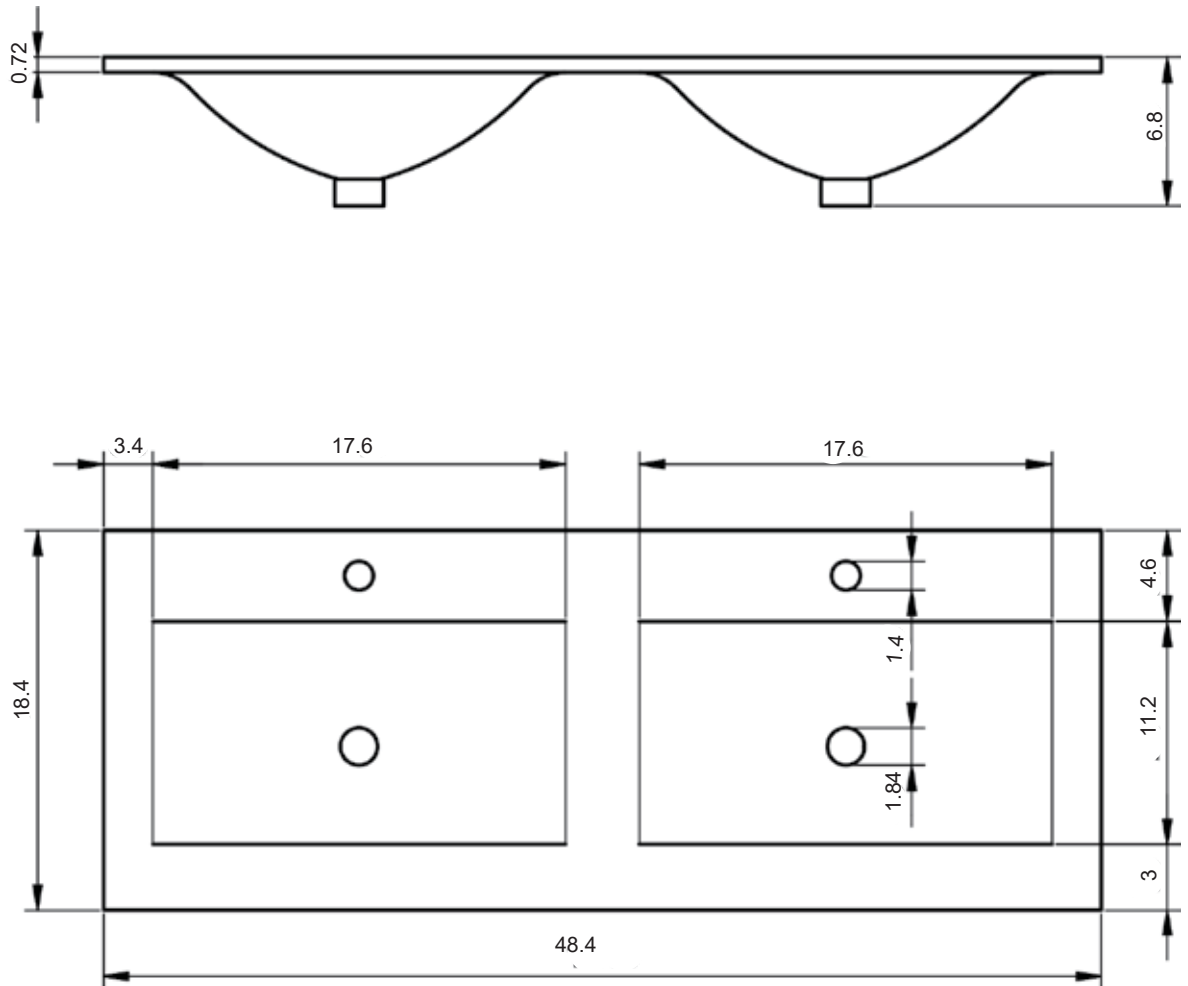

Ceramic Sinks

FLAT

CERAMIC SINK TECHNICAL

Material: Ceramic
Finish: White
Bowl Depth: 6.8"
Sink Thickness: 3/4"
Bowl Width: 18.4

MEASUREMENTS

24"

24" Reduced Depth

28"

32"

32" Right Side Sink

32" Left Side Sink

36" Right Side Sink

36" Left Side Sink

40"

40" Right Side Sink

40" Left Side Sink

48"

48" Double Sink

48" Right Side Sink

48" Right Side Sink