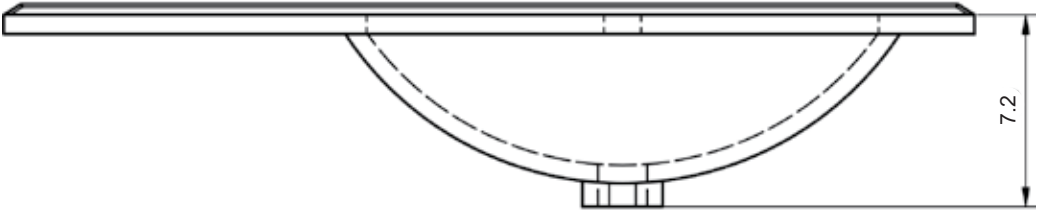

Ceramic Sinks

FLAT

CERAMIC SINK TECHNICAL

Material: Ceramic
Finish: White
Bowl Depth: 6.8"
Sink Thickness: 3/4"
Bowl Width: 18.4

MEASUREMENTS

24"

24" Reduced Depth

28"

32"

32" Right Side Sink

32" Left Side Sink

36" Right Side Sink

36" Left Side Sink

40"

40" Right Side Sink

40" Left Side Sink

48"

48" Double Sink

48" Right Side Sink

48" Right Side Sink