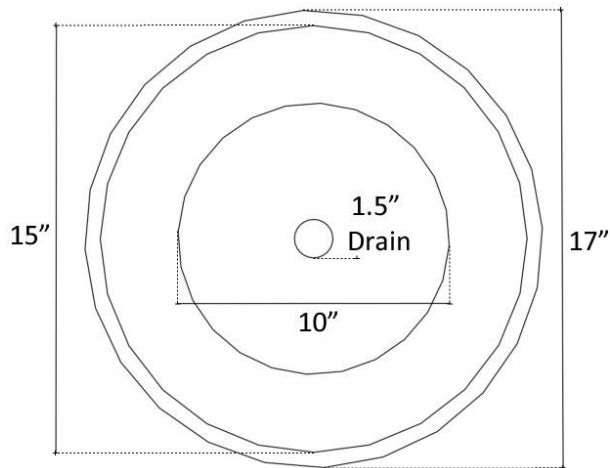

DIMENSIONS WILL VARY

DO NOT use this sheet as a guide for countertop cuts. Due to the handmade nature of each product, templates are not provided.