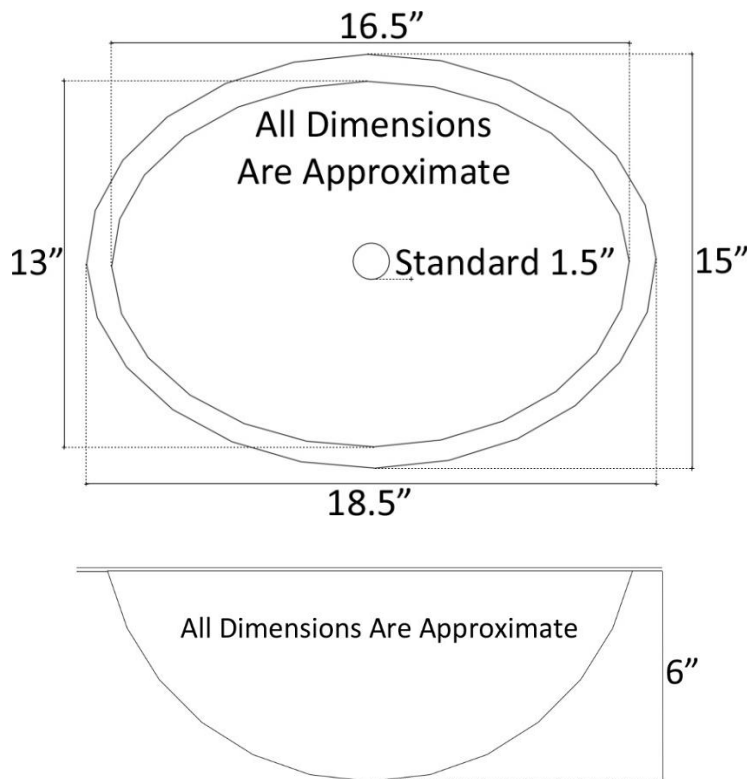

BR006

OVAL FLUTED BRONZE

DETAILS

Materials: Cast Bronze

Installation Type: Undermount or Drop-In

Uses Standard 1.5" Drain, No Overflow

OD: 18.5" x 15" x 6"

ID: 16.5" x 13"

Each sink is hand-crafted; no two sinks will be the same

NOTE: Due to the handmade nature of the sink, dimensions are approximate and variations in the smooth metal may be visible.

AVAILABLE FINISHES

AB	Antique Bronze
UB	Satin Unlacquered Brass
WB	Satin White Bronze
P	Polished White Bronze

AVAILABLE DRAINS

D004	Grid Strainer
D005	Lift and Turn
D006	Pop-up w/ Lift Rod
D011 – D017	Decorative Grid Strainers
D101 – D720	Decorative Drains

INSTALLATION

Drain should be installed first. Use the actual sink for templating. Cuts in countertop are up to the discretion of the installer. Clips or other installation method must be provided by the fabricator/installer. Use 100% silicone adhesive to adhere sink to countertop. Clean any excess silicone from the sink surface to avoid damaging the finish.

CARE

This sink has a living finish which will change with time and use. Use mild soap and water for everyday cleaning. Avoid any harsh abrasives and chemicals, acidic cleaning products, and antibacterial hand soap. A paste wax may be applied periodically to protect the finish and help with water spotting.

WARRANTY

Linkasink warrants our product to be free from manufacturing defect for the life of the product. Warranty does not cover improper care, neglect, abuse or normal wear-and-tear.

DIMENSIONS WILL VARY

DO NOT use this sheet as a guide for countertop cuts. Due to the handmade nature of each product, templates are not provided.