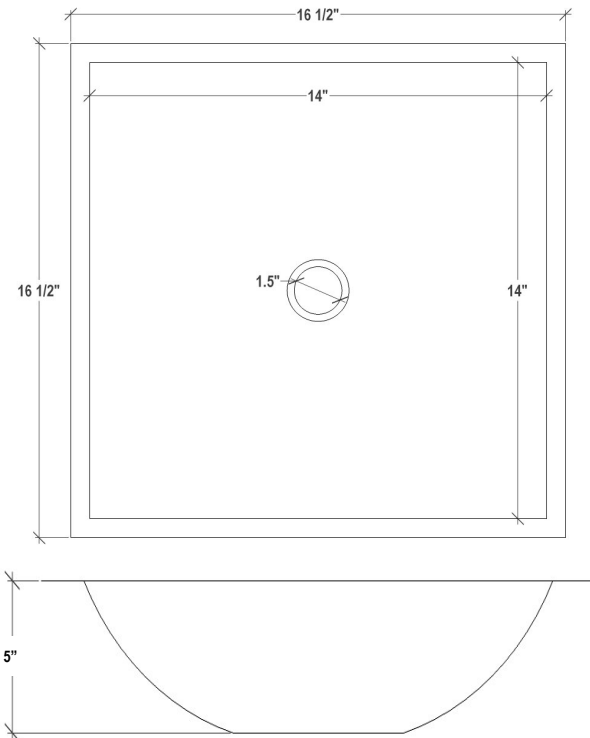

AG17E-GLD Shown

AG17E

ARTISAN GLASS – DUNE SOLID ÉGLOMISÉ
MEDIUM SQUARE

DETAILS

Installation Type: Undermount

Material: Glass

OD: 16.5" x 16.5" x 4"

ID: 14" x 14"

Drain Size: Standard 1.5" lavatory drain, No Overflow

Dimensions are approximate.

Each Sink is hand-crafted; no two sinks will be the same. All handmade glass sinks are expected to have inherent and unique markings such as air bubbles, leaf marks, surface pinholes and maker's marks

DIMENSIONS WILL VARY

DO NOT use this sheet as a guide for countertop cuts. Due to the handmade nature of each product, templates are not provided.