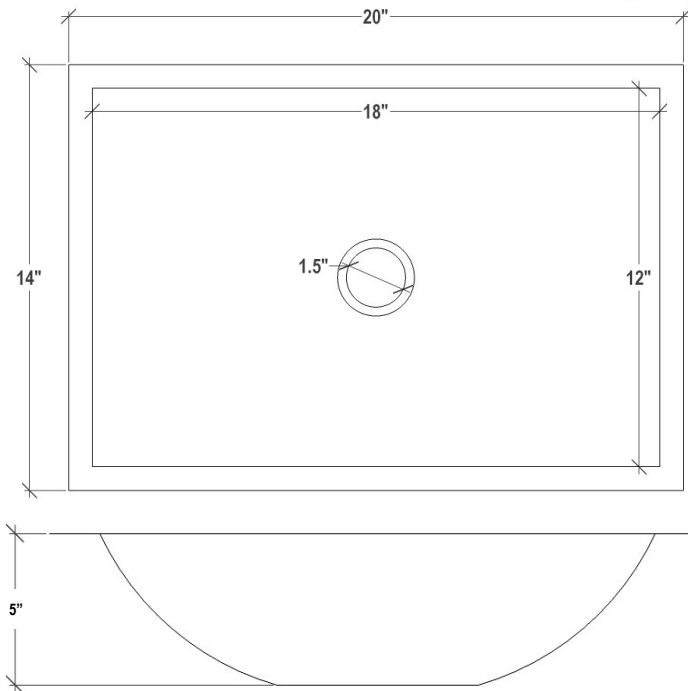

AG17B

ARTISAN GLASS – DUNE SOLID ÉGLOMISÉ
MEDIUM RECTANGLE

DETAILS

Installation Type: Undermount

Material: Glass

OD: 20" x 14" x 4"

ID: 18" x 12"

Drain Size: Standard 1.5" lavatory drain, No Overflow

Dimensions are approximate.

Each Sink is hand-crafted; no two sinks will be the same. All handmade glass sinks are expected to have inherent and unique markings such as air bubbles, leaf marks, surface pinholes and maker's marks

See our "Artisan Glass Fact Sheet" for additional details.

AVAILABLE FINISHES

BRS	Brass
GLD	Gold
SLV	Silver

AVAILABLE DRAINS

D004	Grid Strainer
D005	Lift and Turn
D006	Pop-up w/ horizontal lift rod
D011 – D017	Decorative Grid Strainers

Do NOT use compression (i.e. click-clack, press-to-close/open) type drains. Hand tighten drain.

INSTALLATION

Use silicone adhesive to adhere sink to countertop. Clean any excess silicone from sink surface. Do not install sink using clips. **Hand-tighten drain** – do not overtighten. Conversion Kit for drain installation is included with each sink

CARE

Mild based glass cleaner may also be used. No harsh or acidic cleaning products. Soap and water for everyday cleaning. Non-ammonia.

WARRANTY

Linkasink warranties our product to be free from manufacturing defect for the life of the product. Warranty does not cover improper care, neglect or abuse or normal wear-and-tear

DIMENSIONS WILL VARY

DO NOT use this sheet as a guide for countertop cuts. Due to the handmade nature of each product, templates are not provided.