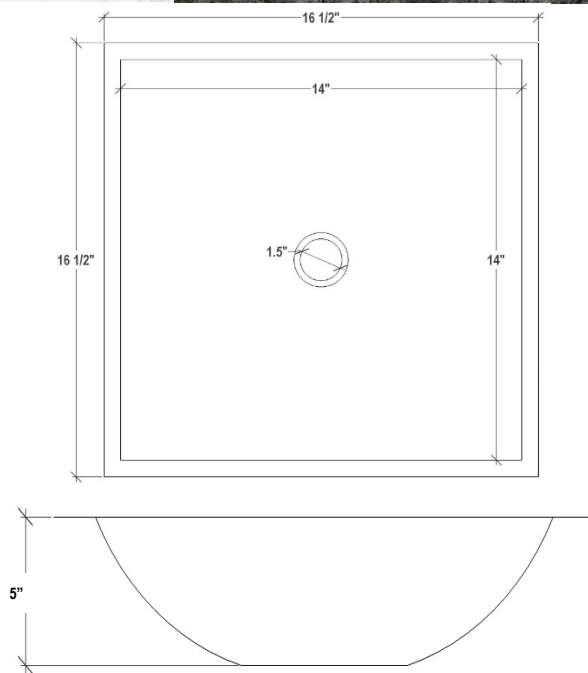

AG16E

ARTISAN GLASS – DUNE RIVER MEDIUM SQUARE

DETAILS

Installation Type: Undermount

Material: Glass

OD: 16.5" x 16.5" x 4"

ID: 14" x 14"

Drain Size: Standard 1.5" lavatory drain, No Overflow

Dimensions are approximate.

Each Sink is hand-crafted; no two sinks will be the same. All handmade glass sinks are expected to have inherent and unique markings such as air bubbles, leaf marks, surface pinholes and maker's marks

See our "Artisan Glass Fact Sheet" for additional details.

AVAILABLE FINISHES

GLASS COLOR

ACCENT COLOR

01	White	BRS	Brass
04	Black	GLD	Gold
		SLV	Silver

AVAILABLE DRAINS

D004	Grid Strainer
D005	Lift and Turn
D006	Pop-up w/ horizontal lift rod
D011 – D017	Decorative Grid Strainers

Do NOT use compression (i.e. click-clack, press-to-close/open) type drains. Hand tighten drain.

INSTALLATION

Use silicone adhesive to adhere sink to countertop. Clean any excess silicone from sink surface. Do not install sink using clips. **Hand-tighten drain** – do not overtighten. Conversion Kit for drain installation is included with each sink

CARE

Mild based glass cleaner may also be used. No harsh or acidic cleaning products. Soap and water for everyday cleaning. Non-ammonia.

WARRANTY

Linkasink warranties our product to be free from manufacturing defect for the life of the product. Warranty does not cover improper care, neglect or abuse or normal wear-and-tear

DIMENSIONS WILL VARY

DO NOT use this sheet as a guide for countertop cuts. Due to the handmade nature of each product, templates are not provided.