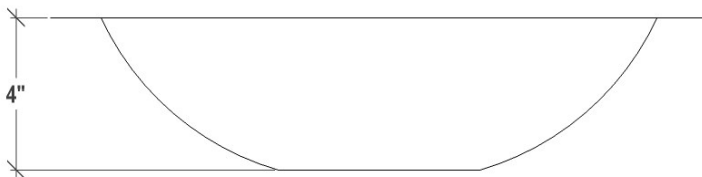

DIMENSIONS WILL VARY

DO NOT use this sheet as a guide for countertop cuts. Due to the handmade nature of each product, templates are not provided.

P: 602.971.2502

E: sales@linkasink.com

Linkasink may make changes to specifications without notice.

Visit linkasink.com for updated specification sheet.

11/8/2022