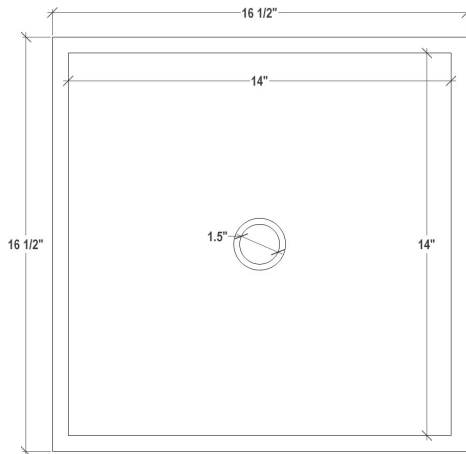

DIMENSIONS WILL VARY

DO NOT use this sheet as a guide for countertop cuts. Due to the handmade nature of each product, templates are not provided.

P: 602.971.2502

E: sales@linkasink.com

Linkasink may make changes to specifications without notice.

Visit linkasink.com for updated specification sheet.

11/8/2022