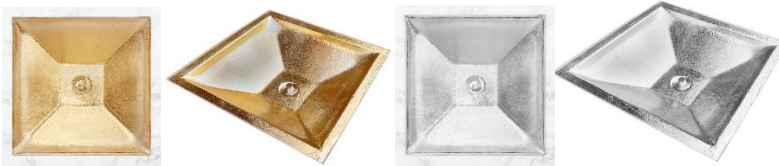

AG04F-GLD Shown

AG04F

Artisan Glass Large Square Solid Églomisé

DETAILS

Installation Type: Undermount

Material: Glass, Metal Foil

Standard 1.5" Drain Opening, No Overflow

OD: 18" x 18" x 4 1/2"

ID: 15 1/2" x 15 1/2"

Each sink is hand-crafted; no two sinks will be the same, and dimensions may vary. All handmade glass sinks are expected to have inherent and unique markings such as air bubbles.

Custom drop-in version available for additional charge (specify "AG Drop-in Upcharge" or add "-DI" after the finish code – i.e. AG04F-BRS-DI)

See our "[Artisan Glass Fact Sheet](#)" for additional details.

SINK FINISHES

BRS	Brass
GLD	Gold
SLV	Silver

AVAILABLE DRAINS

D004	Grid Strainer
D005	Lift and Turn
D006	Pop-Up with Horizontal Lift Rod
D011 – D017	Decorative Grid Strainer