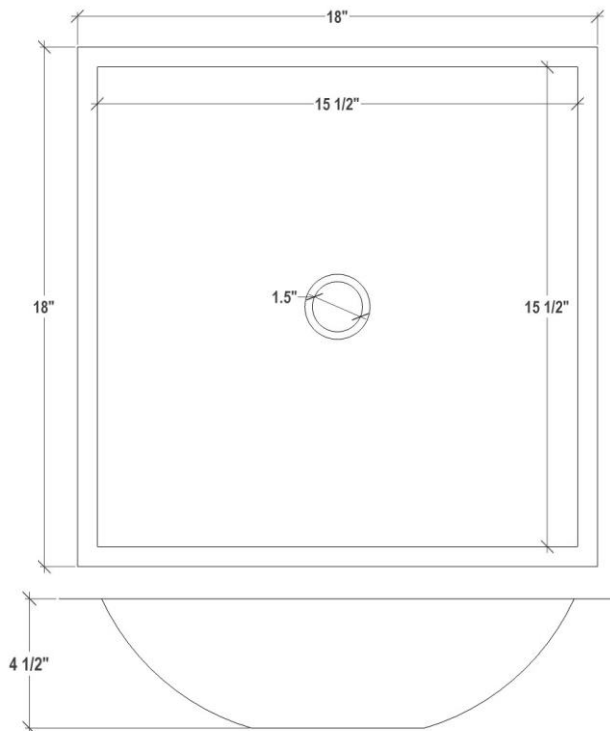

AG04F-GLD Shown

AG04F

Artisan Glass Large Square Solid Églomisé

DETAILS

Installation Type: Undermount

Material: Glass, Metal Foil

Standard 1.5" Drain Opening, No Overflow

OD: 18" x 18" x 4 1/2"

ID: 15 1/2" x 15 1/2"

Each sink is hand-crafted; no two sinks will be the same, and dimensions may vary. All handmade glass sinks are expected to have inherent and unique markings such as air bubbles.

Custom drop-in version available for additional charge (specify "AG Drop-in Upcharge" or add "-DI" after the finish code – i.e. AG04F-BRS-DI)

DIMENSIONS WILL VARY

DO NOT use this sheet as a guide for countertop cuts. Due to the handmade nature of each product, templates are not provided.