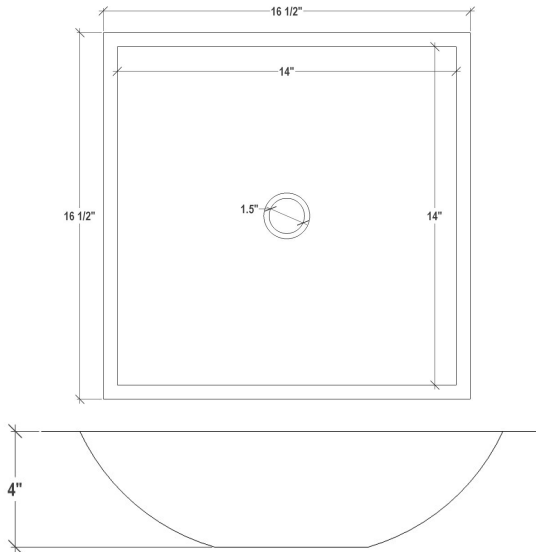

AG03E

ARTISAN GLASS MEDIUM SQUARE WINDOW

DETAILS

Installation Type: Undermount

Material: Glass

OD: 16.5" x 16.5" x 4"

ID: 14" x 14"

Drain Size: Standard 1.5" lavatory drain, No Overflow

Dimensions are approximate.

Each Sink is hand-crafted; no two sinks will be the same. All handmade glass sinks are expected to have inherent and unique markings such as air bubbles, leaf marks, surface pinholes and maker's marks

See our "Artisan Glass Fact Sheet" for additional details.

SINK FINISHES

01 White
04 Black

WINDOW FINISHES

BRS Brass
GLD Gold
SLV Silver

AVAILABLE DRAINS

D004	Grid Strainer
D005	Lift and Turn
D006	Pop-up w/ horizontal lift rod
D011 – D017	Decorative Grid Strainers

Do NOT use compression (i.e. click-clack, press-to-close/open) type drains. Hand tighten drain.

INSTALLATION

Use silicone adhesive to adhere sink to countertop. Clean any excess silicone from sink surface. Do not install sink using clips. **Hand-tighten drain** – do not overtighten. Conversion Kit for drain installation is included with each sink.

CARE

Mild soap and water for everyday cleaning. Non-ammonia based glass cleaner may also be used. No harsh or acidic cleaning products.

WARRANTY

Linkasink warrants our product to be free from manufacturing defect for the life of the product. Warranty does not cover improper care, neglect or abuse or normal wear-and-tear.

DIMENSIONS WILL VARY

DO NOT use this sheet as a guide for countertop cuts. Due to the handmade nature of each product, templates are not provided.