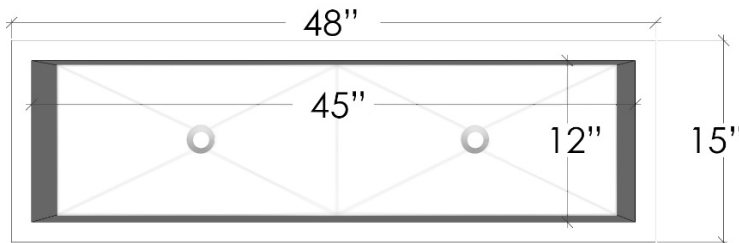

AC13

Concrete Rectangle 48" Trough Sink

48" x 15" x 5.75" OD, 45" x 12" ID

DETAILS

Installation Type: Drop-in only

Concrete (Each sink is Hand Crafted; no two sinks will be the same.)

No Overflow

SINK FINISHES

DIMENSIONS WILL VARY

DO NOT use this sheet as a guide for countertop cuts. Due to the handmade nature of each product, templates are not provided.