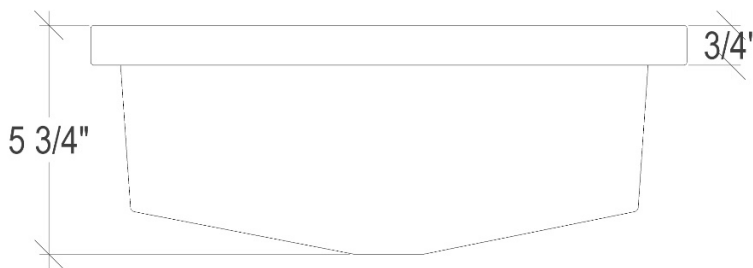

AC13

Concrete Rectangle 48" Trough Sink

48" x 15" x 5.75" OD, 45" x 12" ID

DETAILS

Installation Type: Drop-in only

Concrete (Each sink is Hand Crafted; no two sinks will be the same.)

No Overflow

SINK FINISHES

DIMENSIONS WILL VARY

DO NOT use this sheet as a guide for countertop cuts. Due to the handmade nature of each product, templates are not provided.