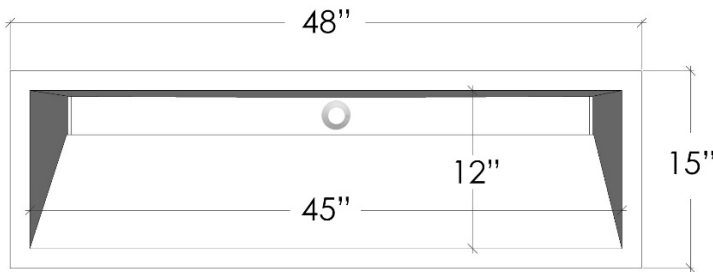

DIMENSIONS WILL VARY

DO NOT use this sheet as a guide for countertop cuts. Due to the handmade nature of each product, templates are not provided.