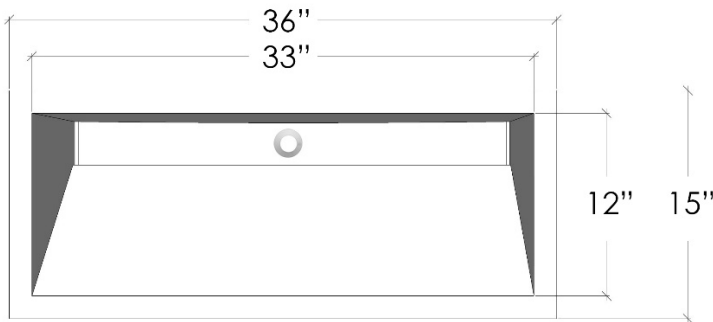

AC08

Henry 36" Trough Sink

36" x 15" x 5.75" OD, 33" x 12" ID, 1.5" drain opening

DETAILS

Installation Type: Drop-in only

Concrete (Each sink is Hand Crafted; no two sinks will be the same.)

No Overflow

SINK FINISHES

DIMENSIONS WILL VARY

DO NOT use this sheet as a guide for countertop cuts. Due to the handmade nature of each product, templates are not provided.