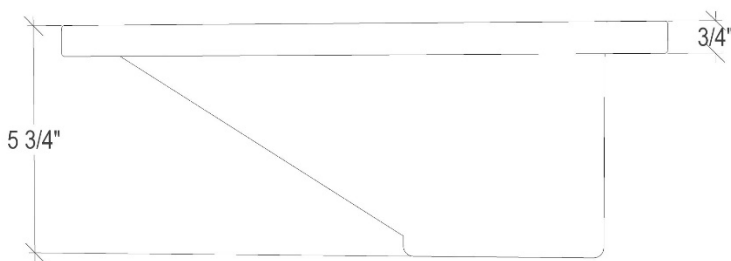

AC08

Henry 36" Trough Sink

36" x 15" x 5.75" OD, 33" x 12" ID, 1.5" drain opening

DETAILS

Installation Type: Drop-in only

Concrete (Each sink is Hand Crafted; no two sinks will be the same.)

No Overflow

SINK FINISHES

DIMENSIONS WILL VARY

DO NOT use this sheet as a guide for countertop cuts. Due to the handmade nature of each product, templates are not provided.