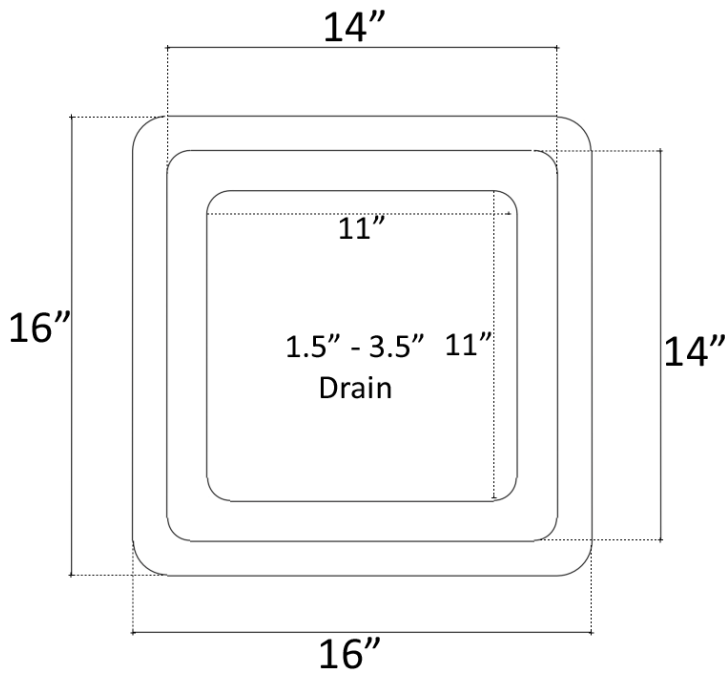

Description:

- Stainless Steel Mosaic Interior
- Drop-In or Undermount
- Drain Flange grouted into place, tail piece and additional parts are shipped with sink

Available Finishes (Rim):

SN Satin Nickel

Specify When Ordering:

- Drain Model # & Finish	
- Standard Drain Included	
D001 SN	2" Bar Drain
D003 SN	3.5" Basket Strainer
D004 SN	Grid Strainer
D005 SN	Lift & Turn
D006 SN	Pop-up w/ Lift Rod
D007 SN	Disposal Flange
Optional at Standard Price	
D101- D604	Decorative Drains

DIMENSIONS WILL VARY. DO NOT use this sheet as a guide for countertop cuts.