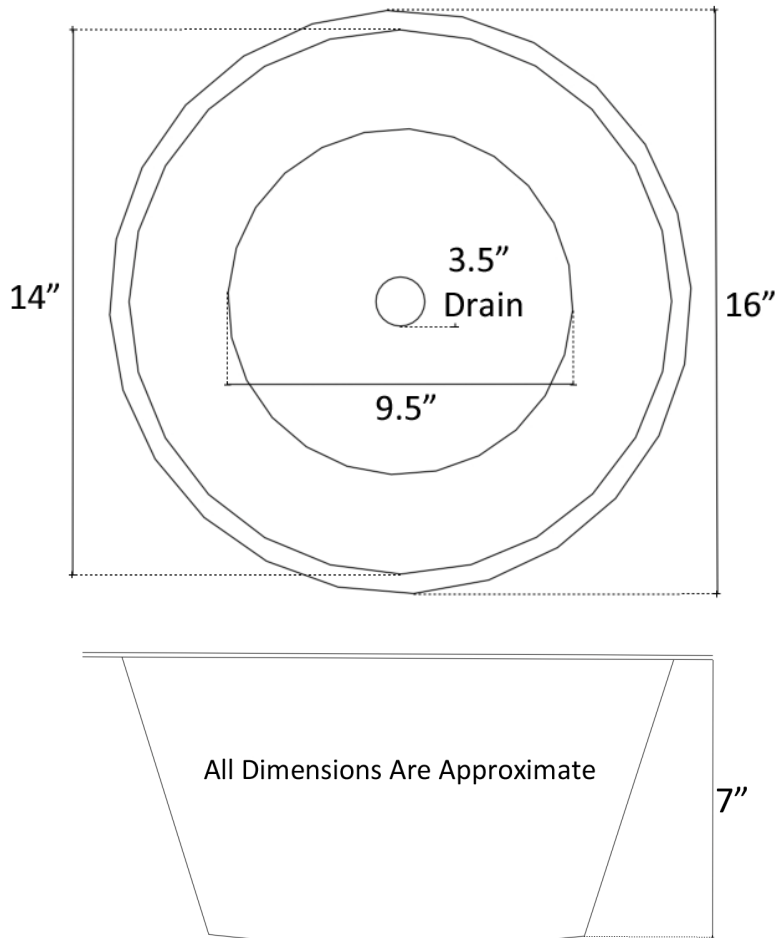

**Description:**

- Stainless Steel Mosaic Interior
- Drop-In or Undermount
- Drain Flange grouted into place, tail piece and additional parts are shipped with sink

**Available Finishes (Rim):**

SN Satin Nickel

**Specify When Ordering:**

<b>- Drain Model # &amp; Finish</b>	
- Standard Drain Included	
<b>D001 SN</b>	2" Bar Drain
<b>D003 SN</b>	3.5" Basket Strainer
<b>D007 SN</b>	Disposal Flange
Optional at Standard Price	
<b>D101 - D604</b>	Decorative Drains

**DIMENSIONS WILL VARY. DO NOT use this sheet as a guide for countertop cuts.**