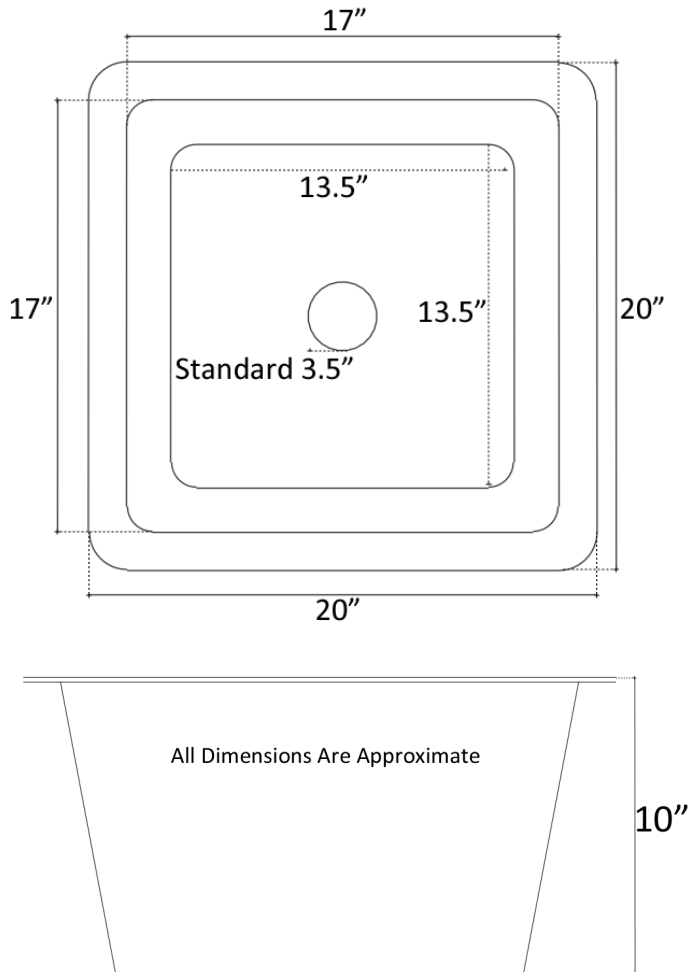

Description:

- Stainless Steel Mosaic Interior
- Drop-In or Undermount
- Drain Flange grouted into place, tail piece and additional parts are shipped with sink

Available Finishes (Rim):

SN Satin Nickel

Specify When Ordering:

- Drain Model # & Finish	
- Standard Drain Included	
D003 SN	3.5" Basket Strainer
D007 SN	Disposal Flange

DIMENSIONS WILL VARY. DO NOT use this sheet as a guide for countertop cuts.