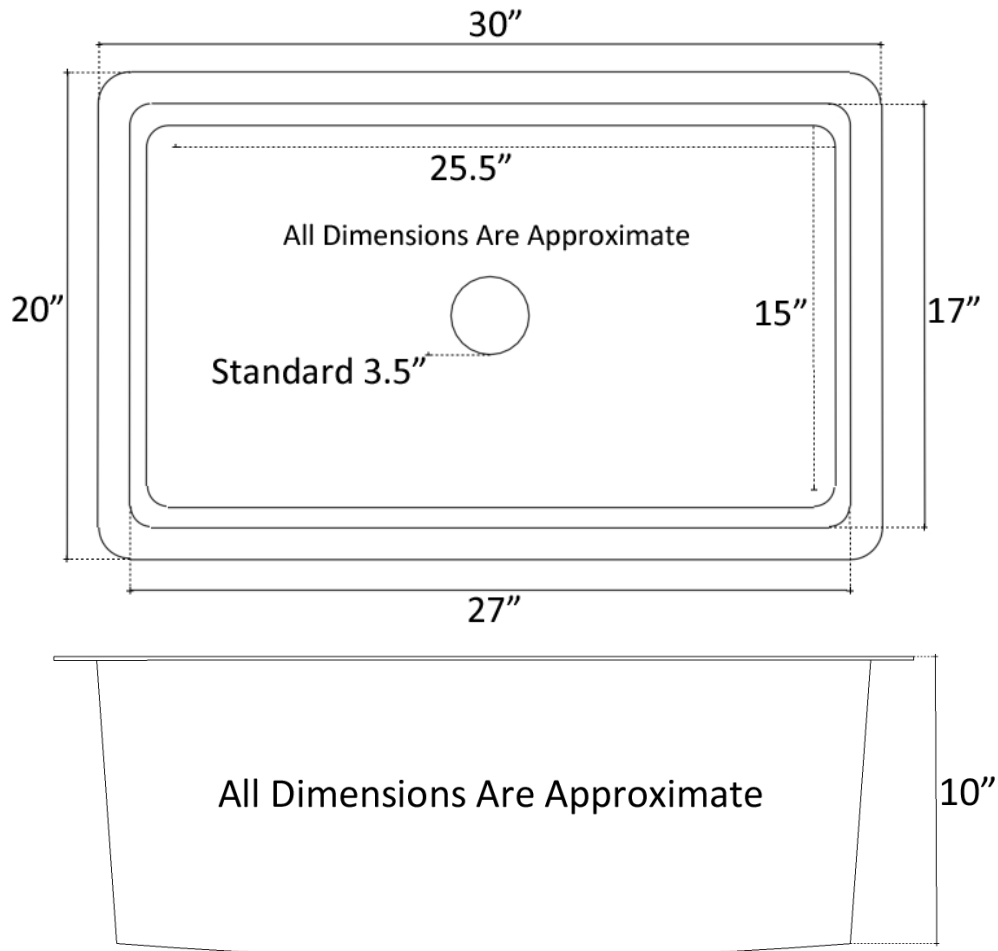

Description:

- Satin Nickel Rim
- Stainless Steel Mosaic Interior
- Drop-In or Undermount
- Clean with mild soap
No harsh chemicals

Specify When Ordering:

- Drain model and finish
(Drains are grout in sink)

Available Finishes:

SN Satin Nickel

Available Drains:

D003 3.5" Basket Strainer

D007 Disposal Flange

DIMENSIONS WILL VARY. DO NOT use this sheet as a guide for countertop cuts.