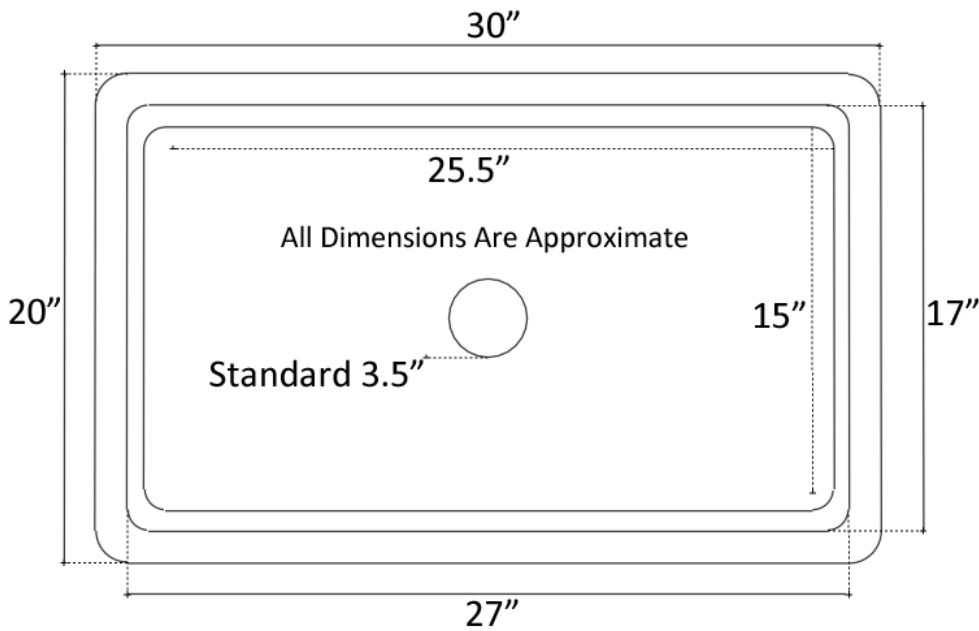

SN Satin Nickel

Available Drains:

- D003** 3.5" Basket Strainer
- D007** Disposal Flange

DIMENSIONS WILL VARY. DO NOT use this sheet as a guide for countertop cuts.