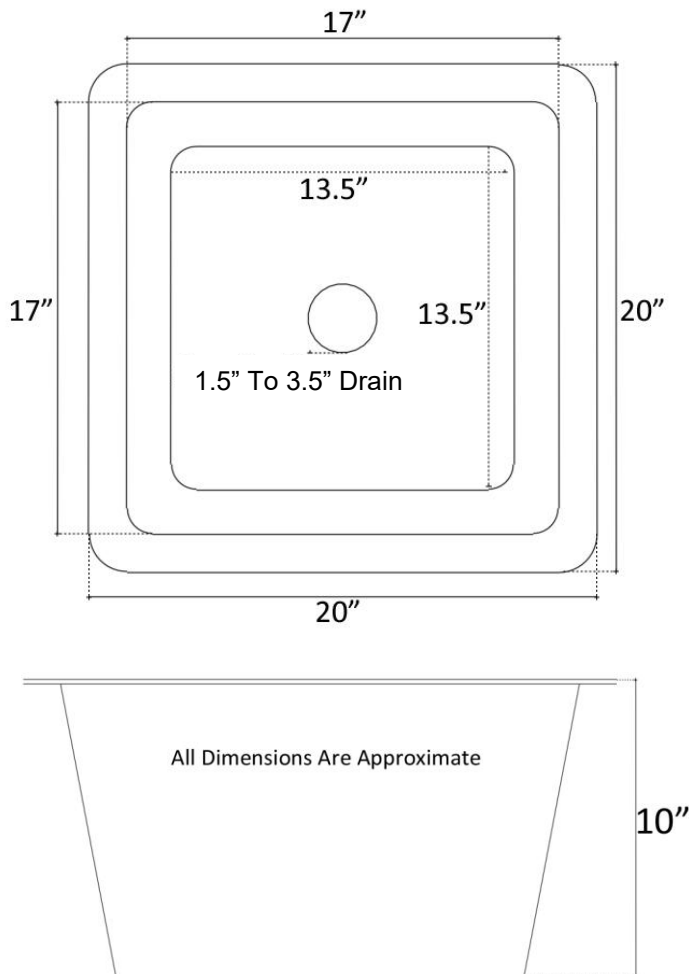

Description:

- Mosaic Interior
- Drop-In or Undermount
- Drain Flange grouted into place, tail piece and additional parts are shipped with sink

Available Finishes (Rim):

- DB** Dark Bronze
- WC** Weathered Copper
- PN** Polished Nickel
- SN** Satin Nickel

Specify When Ordering:

- Drain Model # & Finish	
- Standard Drain Included	
D001	2" Bar Drain
D003	3.5" Basket Strainer
D004	Grid Strainer
D005	Lift and Turn
D006	Pop-Up with Lift Rod
D007	Disposal Flange

DIMENSIONS WILL VARY. DO NOT use this sheet as a guide for countertop cuts.