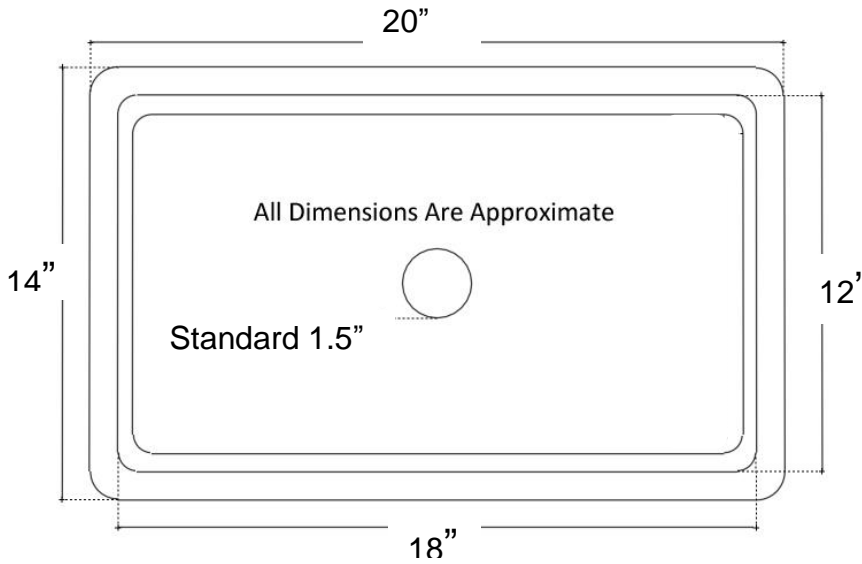

**Description:**

- Copper
- Drop-In or Undermount
- Use standard 1.5" drain
- Clean with mild soap  
No harsh chemicals

**Specify When Ordering:**

- Pattern Style A-G
- Stone Colors 1-20
- Drain model and finish  
(Drain is grouted into sink)

**Available Finishes:**

- DB** Dark Bronze
- WC** Weathered Copper

**Available Drains:**

- D004** Grid Strainer
- D005** Lift and Turn
- D006** Pop Up

**DIMENSIONS WILL VARY. DO NOT use this sheet as a guide for countertop cuts.**