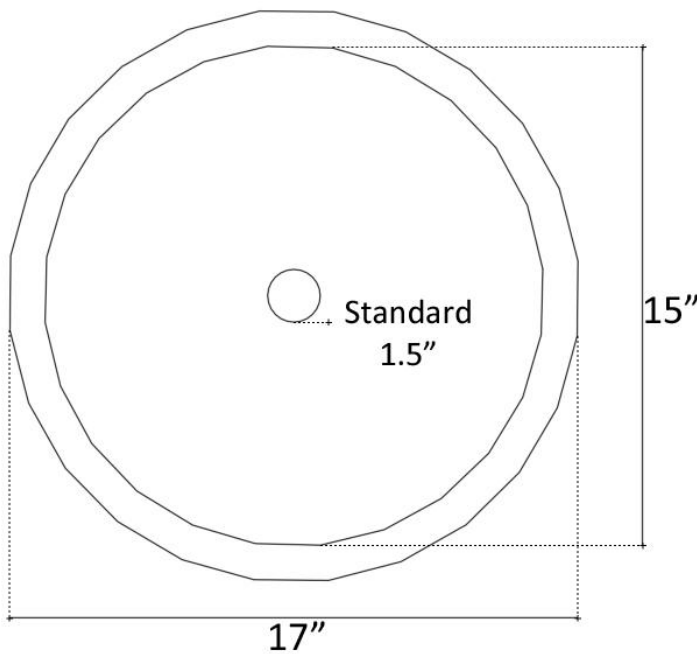

Description:

- Mosaic Interior
- Vessel Mount
- Drain Flange grouted into place, tail piece and additional parts are shipped with sink

Available Finishes:

- DB** Dark Bronze
- WC** Weathered Copper
- PN** Polished Nickel
- SN** Satin Nickel

Specify When Ordering:

- Pattern	
A	Single Color
AR	Single Color Random
B	Polka Dot
C	Star
D	Swirl
E	Windows
F	Confetti
FR	Random Confetti
G	Stripes

- Tile Color (by #)	
Numbers are grouped by height. Only choose tiles with same height	
1-12	Venetian Glass (call for pricing on 11-12)
13-17	Tumbled Stone
18-20	Mother of Pearl

- Drain Model # & Finish	
- Standard Drain Included	
D004	Grid Strainer
D005	Lift & Turn
Optional at Standard Price	
D101- D720	Decorative Drains

DIMENSIONS WILL VARY. DO NOT use this sheet as a guide for countertop cuts.