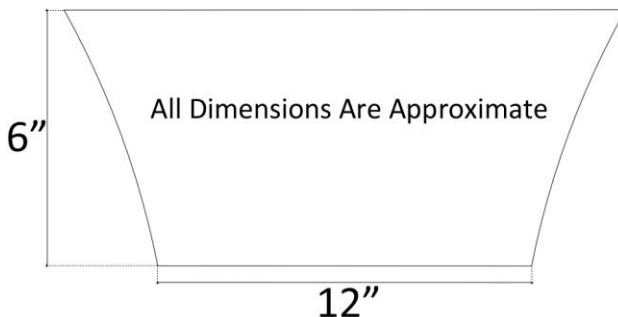

DIMENSIONS WILL VARY. DO NOT use this sheet as a guide for countertop cuts.