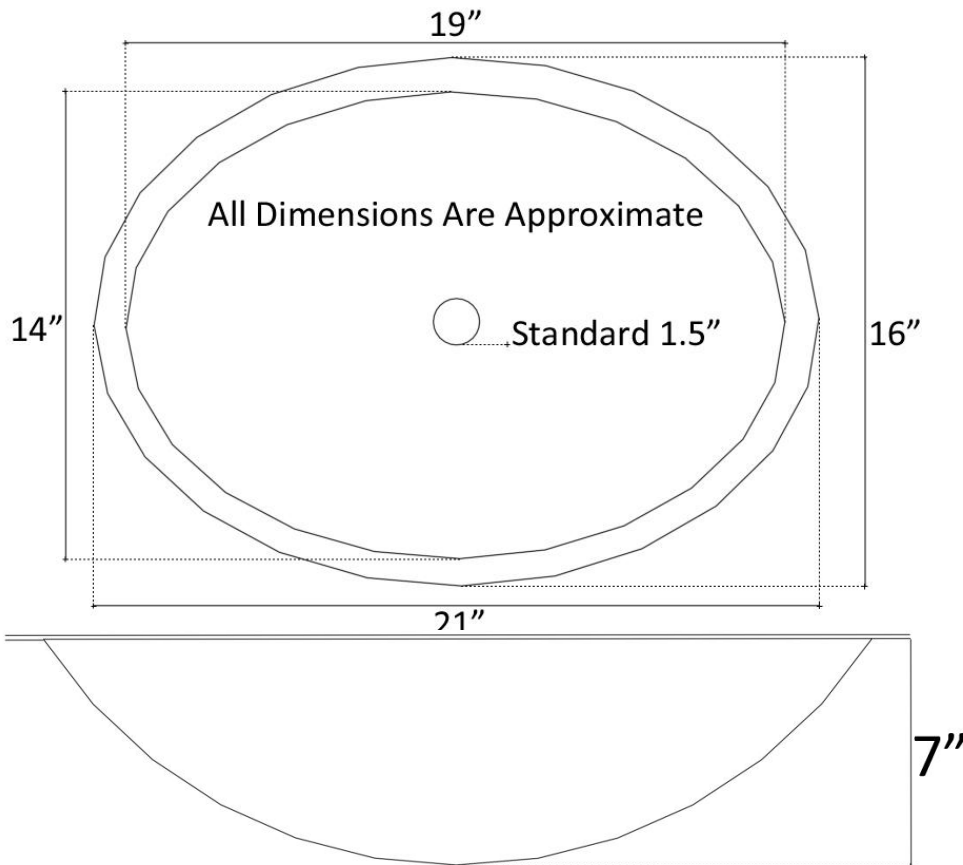

Undermount

- No finish description needed

Specify When Ordering:

- Pattern	
A	Single Color
AR	Single Color Random
B	Polka Dot
C	Star
D	Swirl
E	Windows
F	Confetti
FR	Random Confetti
G	Stripes

- Tile Color (by #)	
Numbers are grouped by height. Only choose tiles with same height	
1-12	Venetian Glass (call for pricing on 11-12)
13-17	Tumbled Stone
18-20	Mother of Pearl

- Drain Model # & Finish	
- Standard Drain Included	
D004	Grid Strainer
D005	Lift & Turn
D006	Pop-Up w/ lift rod
Optional at Standard Price	
D101-D720	Decorative Drains

DIMENSIONS WILL VARY. DO NOT use this sheet as a guide for countertop cuts.