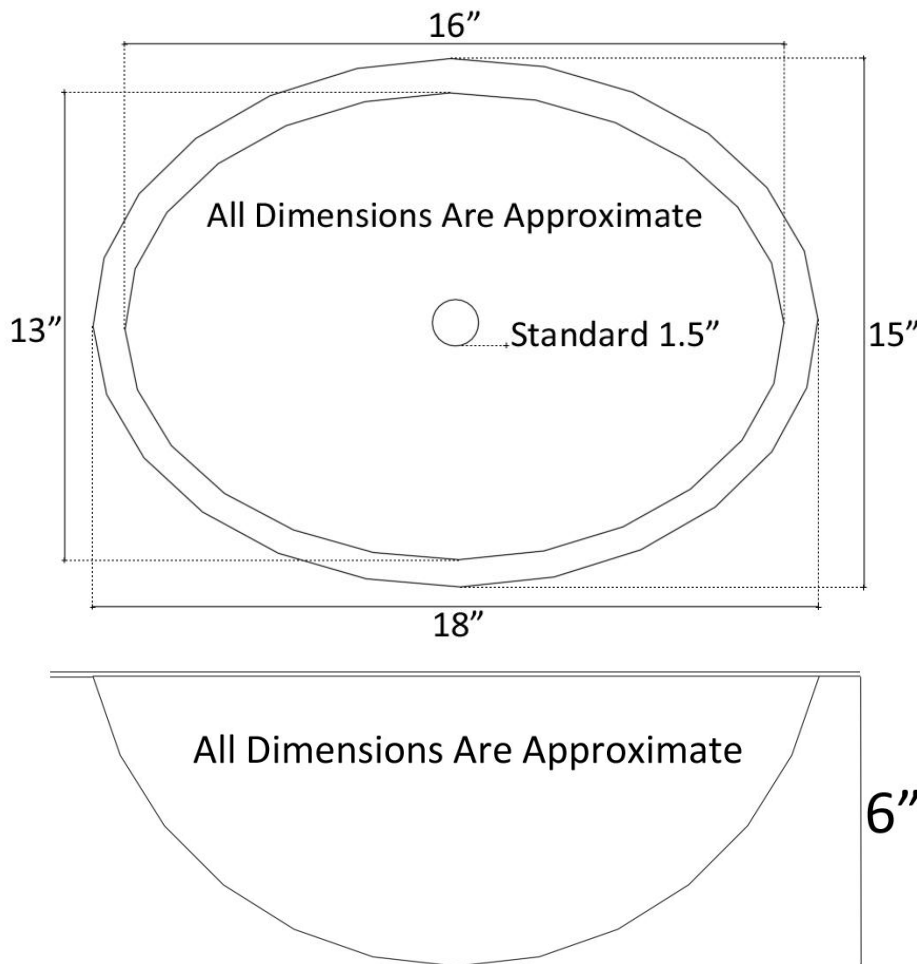

- Tile Color (by #)	
Numbers are grouped by height. Only choose tiles with same height	
<b>1-12</b>	Venetian Glass (call for pricing on 11-12)
<b>13-17</b>	Tumbled Stone
<b>18-20</b>	Mother of Pearl

- Drain Model # & Finish	
- Standard Drain Included	
<b>D004</b>	Grid Strainer
<b>D005</b>	Lift & Turn
<b>D006</b>	Pop-Up w/ lift rod
Optional at Standard Price	
<b>D101-D720</b>	Decorative Drains

**DIMENSIONS WILL VARY. DO NOT use this sheet as a guide for countertop cuts.**