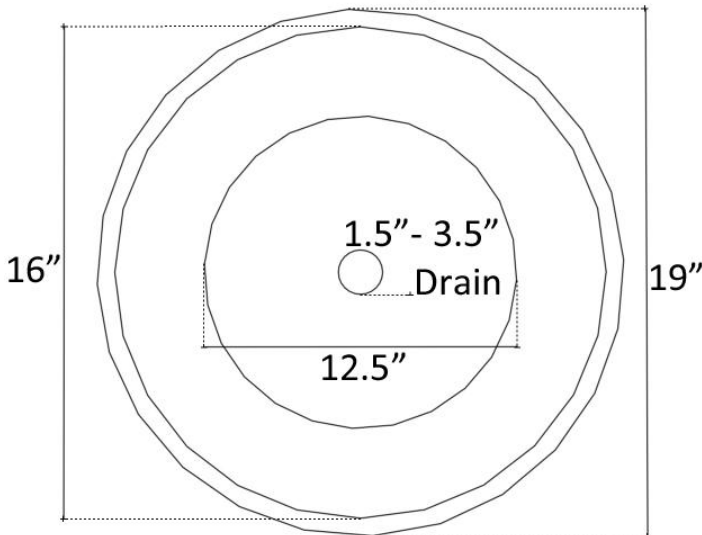

Undermount

- No finish description needed

Specify When Ordering:

- Pattern	
A	Single Color
AR	Single Color Random
B	Polka Dot
C	Star
D	Swirl
E	Windows
F	Confetti
FR	Random Confetti
G	Stripes

- Tile Color (by #)	
Numbers are grouped by height. Only choose tiles with same height	
1-12	Venetian Glass (call for pricing on 11-12)
13-17	Tumbled Stone
18-20	Mother of Pearl

All Dimensions Are Approximate

DIMENSIONS WILL VARY. DO NOT use this sheet as a guide for countertop cuts.