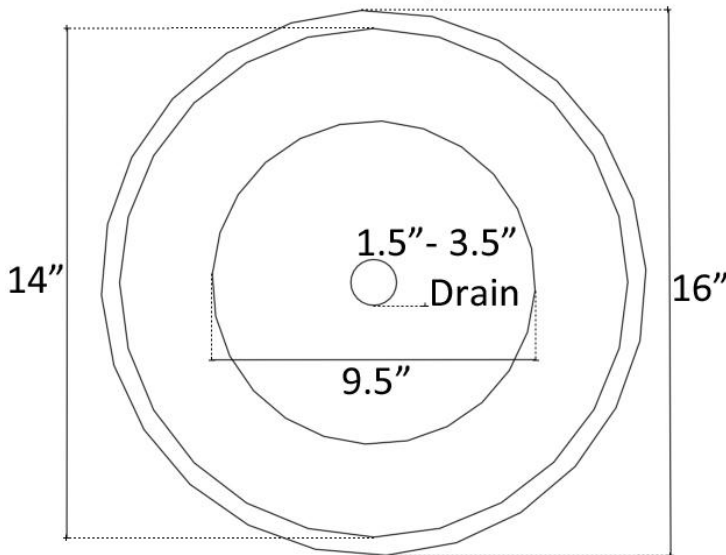

Undermount

- No finish description needed

Specify When Ordering:

- Pattern	
A	Single Color
AR	Single Color Random
B	Polka Dot
C	Star
D	Swirl
E	Windows
F	Confetti
FR	Random Confetti
G	Stripes

- Tile Color (by #)	
Numbers are grouped by height. Only choose tiles with same height	
1-12	Venetian Glass (call for pricing on 11-12)
13-17	Tumbled Stone
18-20	Mother of Pearl

All Dimensions Are Approximate

DIMENSIONS WILL VARY. DO NOT use this sheet as a guide for countertop cuts.