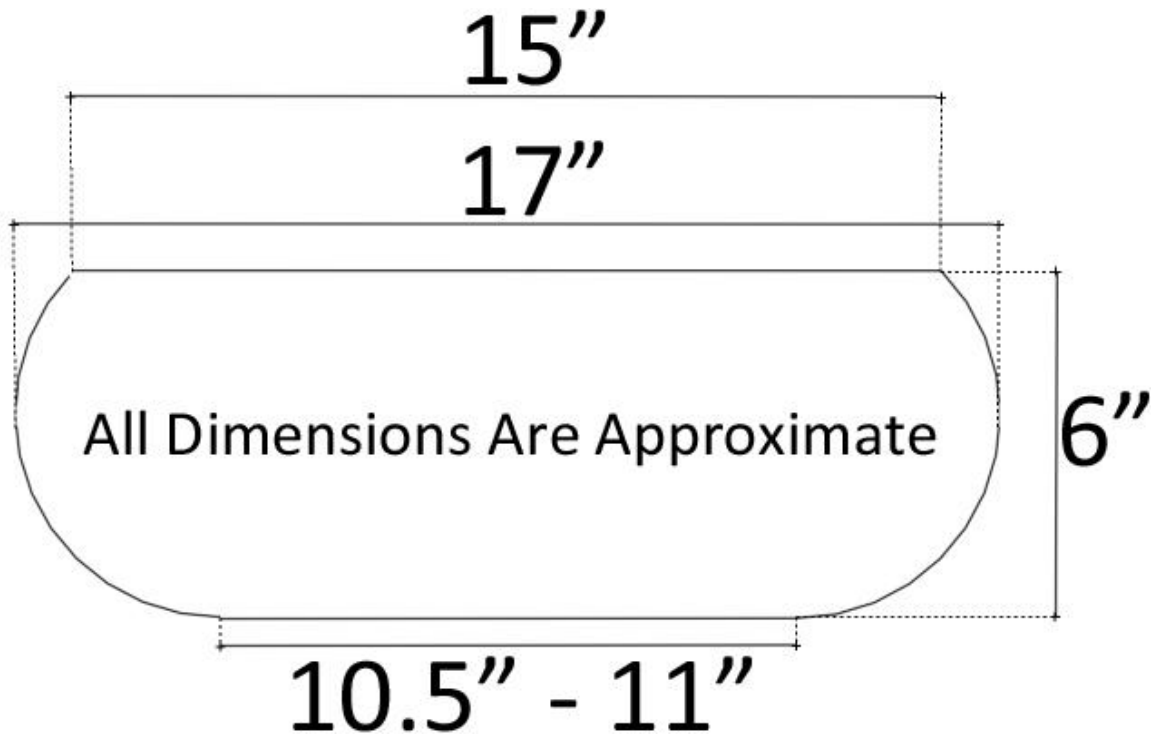

Description:

- Vessel Mount
- Handcrafted Porcelain
Each sink has variations in size, finish, and textures
Because of the hand made nature of each sink,
expect imperfections and variations

Available Finishes:

B	Bronze Glaze
----------	--------------

Available Drains:

D004	Grid Strainer
D005	Lift and Turn
D006	Pop-up w/ horizontal lift rod
D101 - D604	Decorative Drain

DIMENSIONS WILL VARY. DO NOT use this sheet as a guide for countertop cuts.