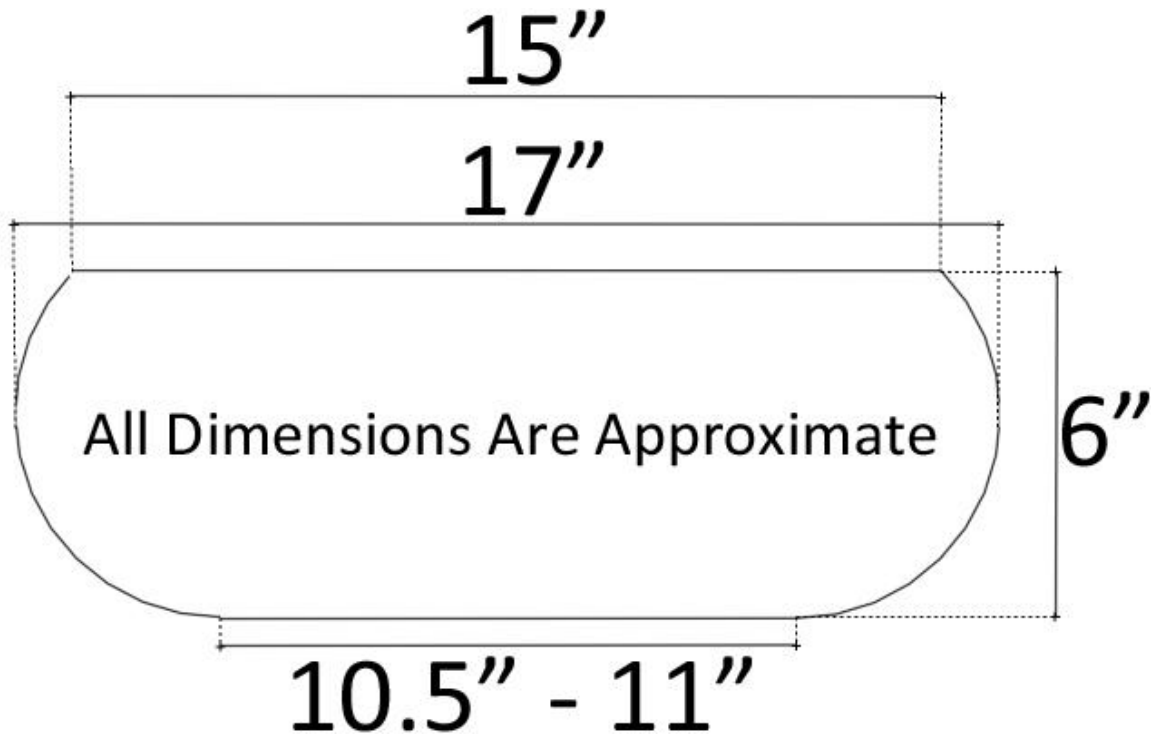

Description:

- Vessel Mount
- Handcrafted Porcelain
Each sink has variations in size, finish, and textures
Because of the hand made nature of each sink,
expect imperfections and variations

Available Finishes:

W	White Glaze
----------	-------------

Available Drains:

D004	Grid Strainer
D005	Lift and Turn
D006	Pop-up w/ horizontal lift rod
D101 - D604	Decorative Drain

DIMENSIONS WILL VARY. DO NOT use this sheet as a guide for countertop cuts.