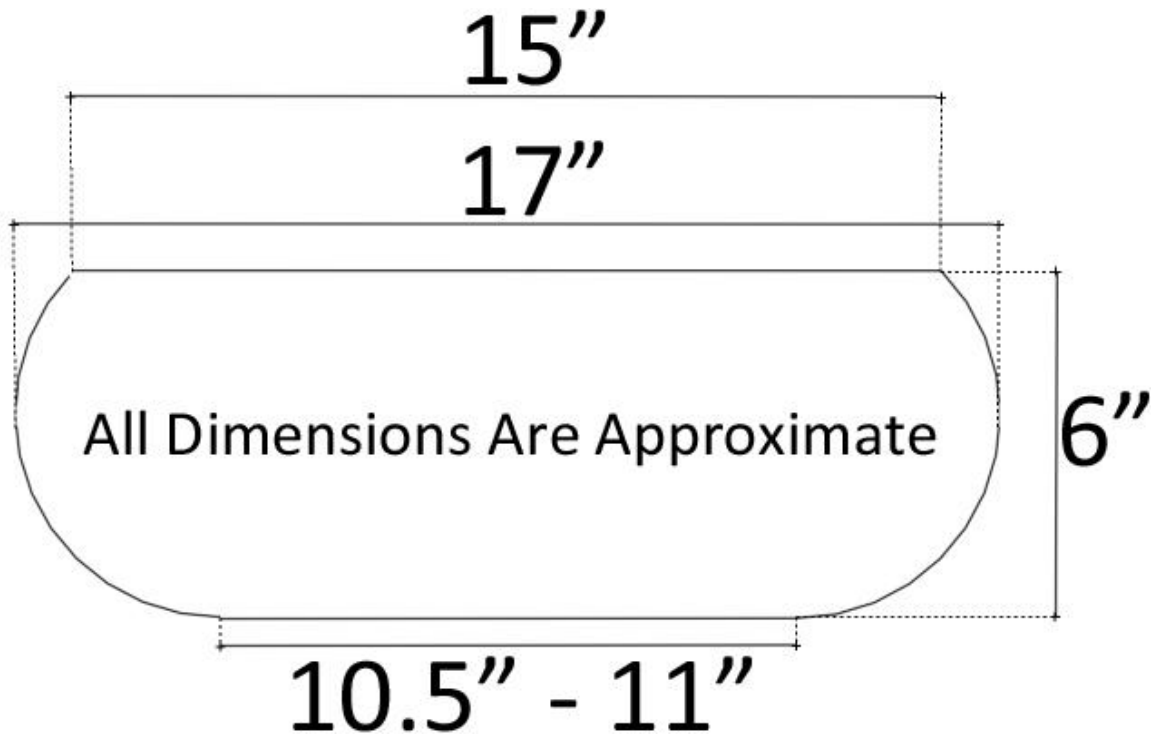

Description:

- Vessel Mount
 - Handcrafted Porcelain
- Each sink has variations in size, finish, and textures
Because of the hand made nature of each sink,
expect imperfections and variations

Available Finishes:

W	White Glaze
----------	-------------

Available Drains:

D004	Grid Strainer
D005	Lift and Turn
D006	Pop-up w/ horizontal lift rod
D101 - D604	Decorative Drain

DIMENSIONS WILL VARY. DO NOT use this sheet as a guide for countertop cuts.