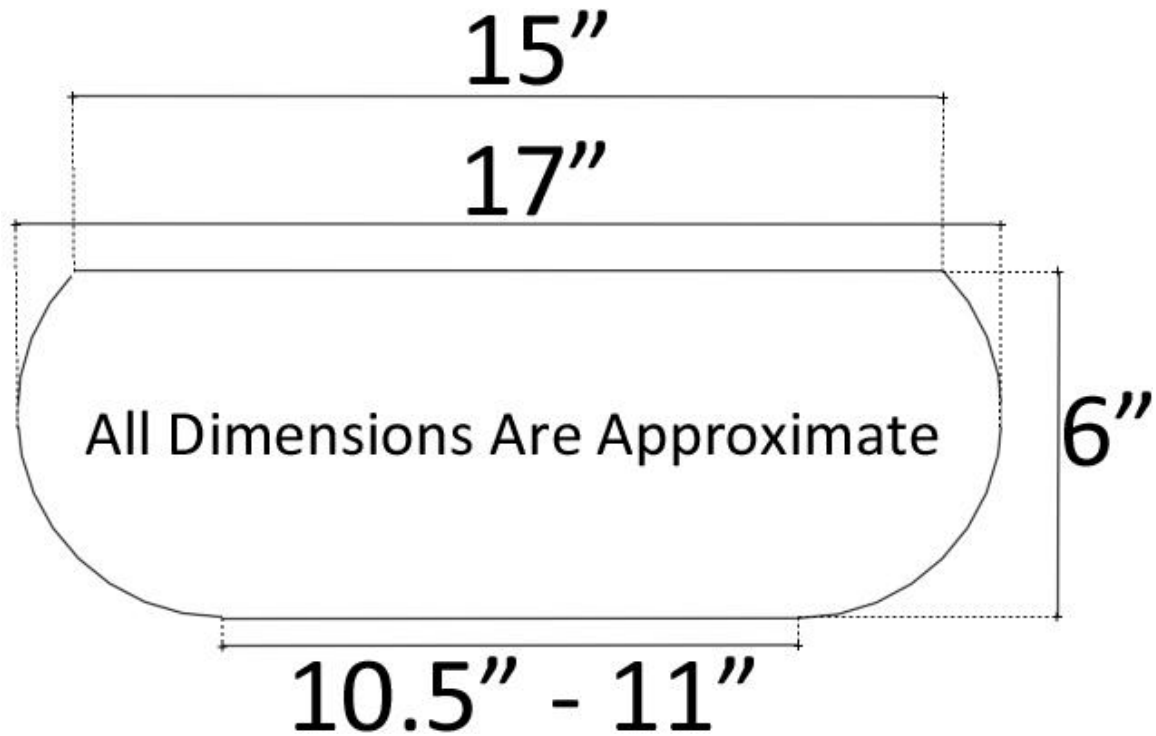

**Description:**

- Vessel Mount
- Handcrafted Porcelain  
Each sink has variations in size, finish, and textures  
Because of the hand made nature of each sink,  
expect imperfections and variations

**Available Leaves:**

**DIMENSIONS WILL VARY. DO NOT use this sheet as a guide for countertop cuts.**