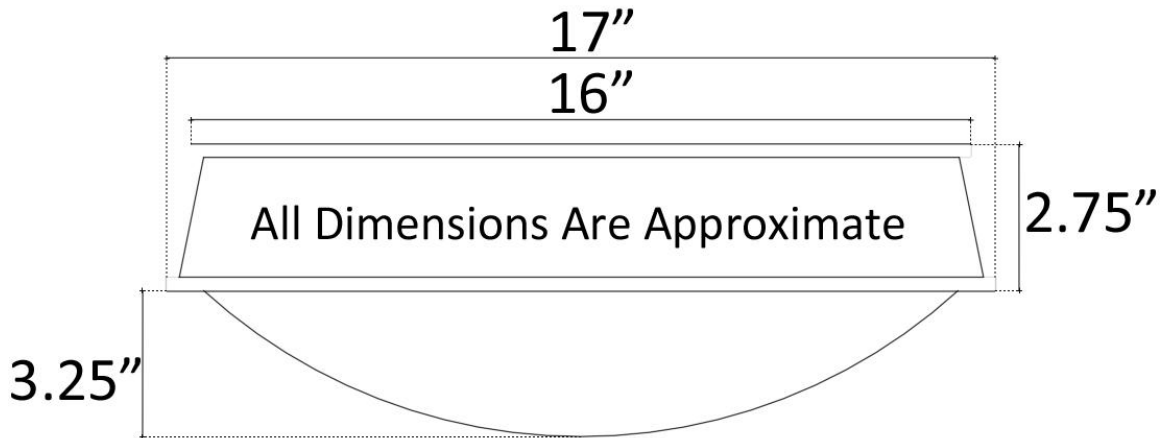

Description:

- Vessel Mount
 - Handcrafted Porcelain
- Each sink has variations in size, finish, and textures
Because of the hand made nature of each sink,
expect imperfections and variations

Available Finishes:

White Bronze Measurements

Porcelain Bronze Measurements

DIMENSIONS WILL VARY. **DO NOT** use this sheet as a guide for countertop cuts.