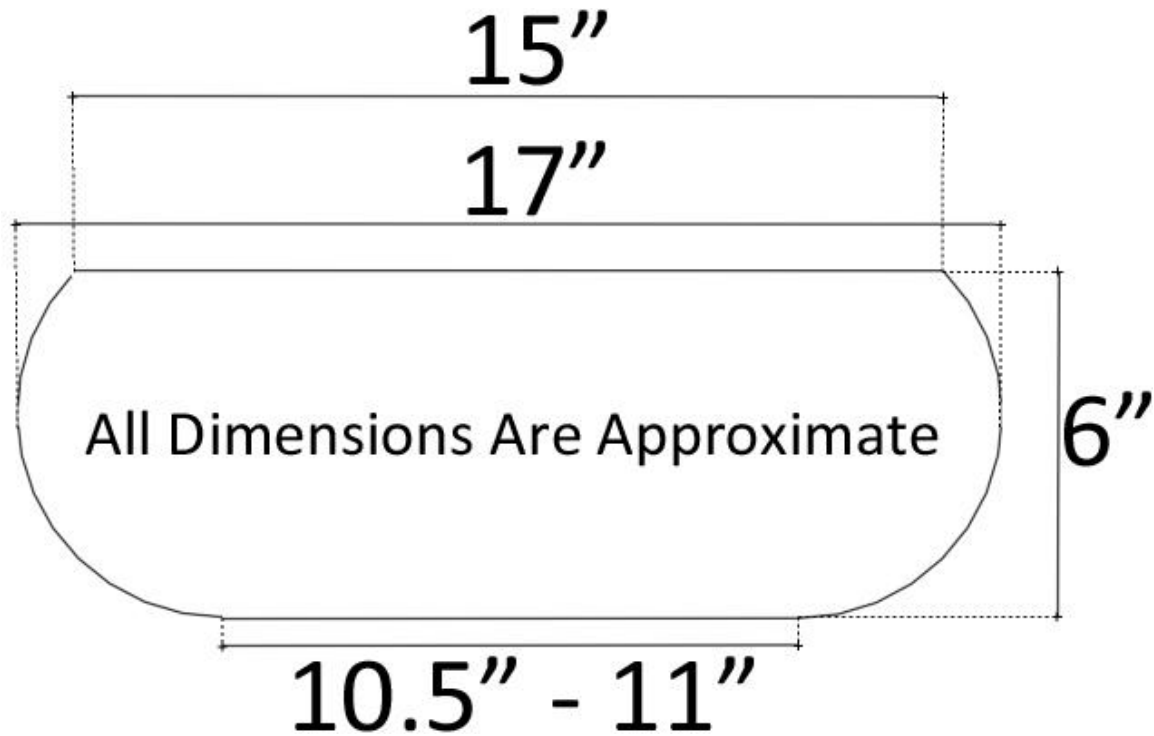

Description:

- Vessel Mount
- Handcrafted Porcelain
- Each sink has variations in size, finish, and textures
- Because of the hand made nature of each sink, expect imperfections and variations

Available Finishes:

B	Bronze Glaze
W	White Glaze

Available Drains:

D004	Grid Strainer
D005	Lift and Turn
D006	Pop-up w/ horizontal lift rod
D101 - D604	Decorative Drain

DIMENSIONS WILL VARY. DO NOT use this sheet as a guide for countertop cuts.