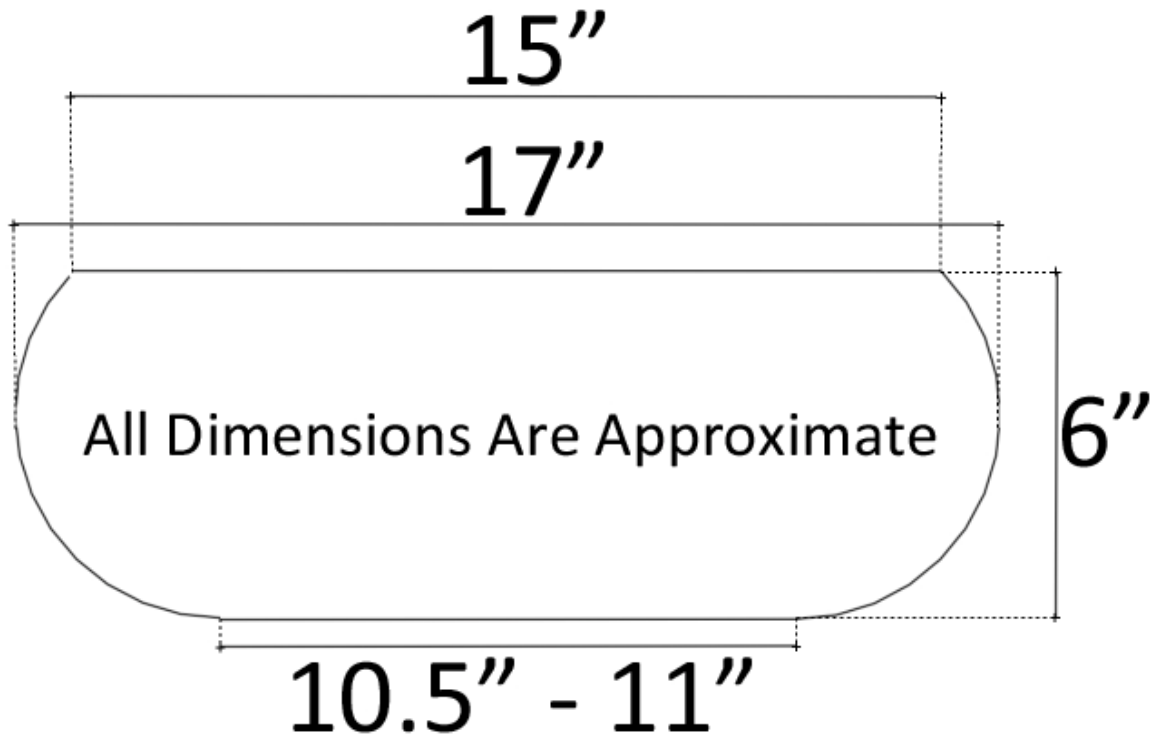

**Description:**

- Vessel Mount
- Handcrafted Porcelain  
Each sink has variations in size, finish, and textures  
Because of the hand made nature of each sink,  
expect imperfections and variations
- Swarovski Crystals  
Hand Set  
Choice of Colors available (contact Linkasink)

DIMENSIONS WILL VARY. **DO NOT** use this sheet as a guide for countertop cuts.