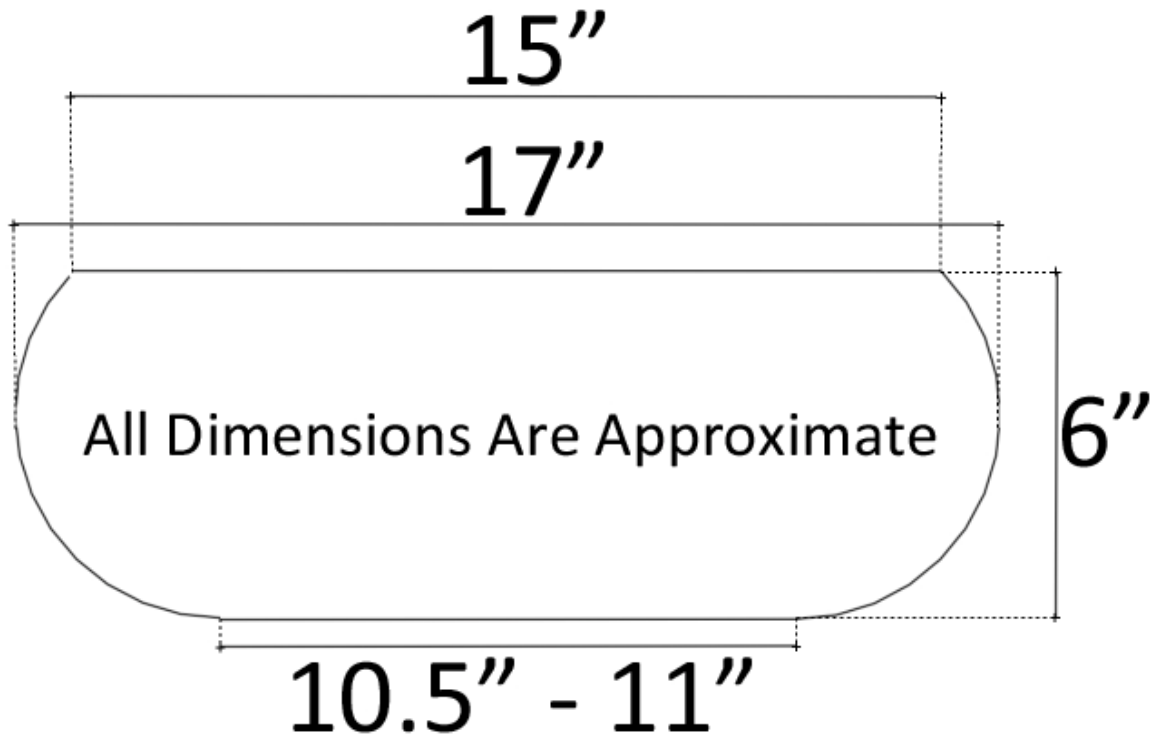

Description:

- Vessel Mount
- Handcrafted Porcelain
Each sink has variations in size, finish, and textures
Because of the hand made nature of each sink,
expect imperfections and variations
- Swarovski Crystals
Hand Set
Choice of Colors available (contact Linkasink)

Available Finishes:

B	Bronze Glaze
W	White Glaze

Available Drains:

D004	Grid Strainer
D005	Lift and Turn
D006	Pop-up w/ horizontal lift rod
D101 - D604	Decorative Drain

DIMENSIONS WILL VARY. **DO NOT** use this sheet as a guide for countertop cuts.