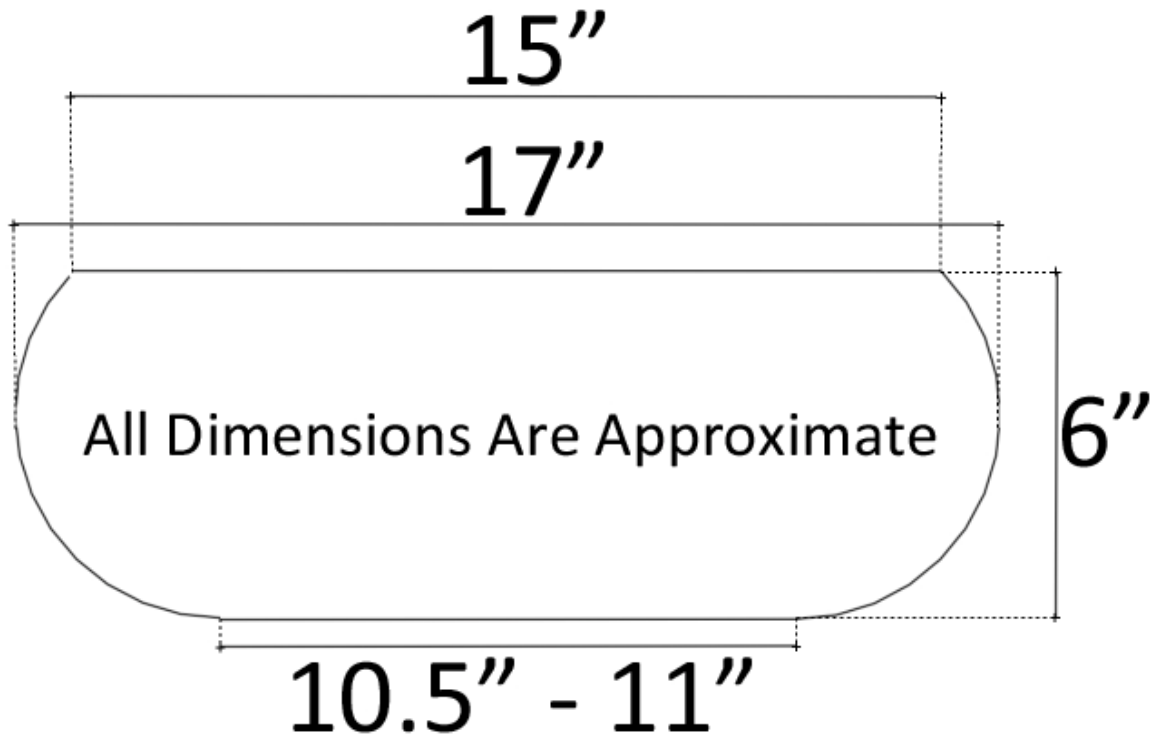

Description:

- Vessel Mount
- Handcrafted Porcelain
Each sink has variations in size, finish, and textures
Because of the hand made nature of each sink,
expect imperfections and variations
- Swarovski Crystals
Hand Set
Pearl only available

Available Finishes:

B	Bronze Glaze
W	White Glaze

Available Drains:

D004	Grid Strainer
D005	Lift and Turn
D006	Pop-up w/ horizontal lift rod
D101 - D604	Decorative Drain

DIMENSIONS WILL VARY. **DO NOT** use this sheet as a guide for countertop cuts.