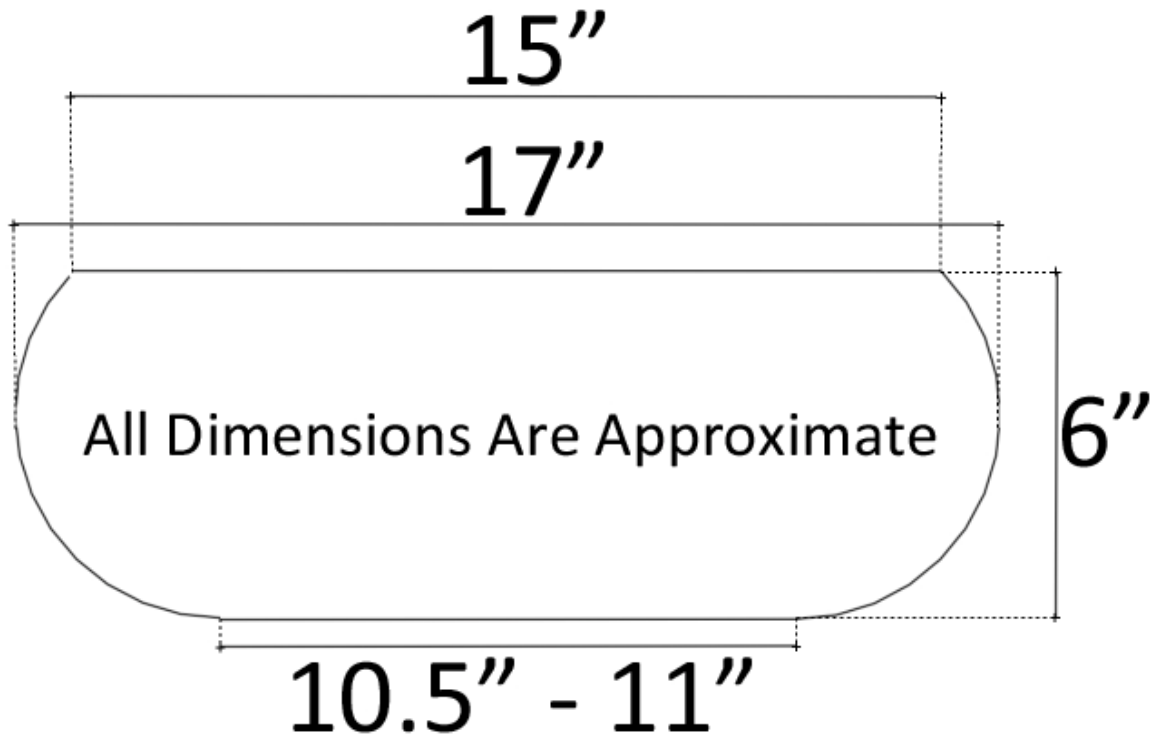

Description:

- Vessel Mount
- Handcrafted Porcelain
Each sink has variations in size, finish, and textures
Because of the hand made nature of each sink,
expect imperfections and variations
- Swarovski Crystals
Hand Set
Choice of Colors available (contact Linkasink)

DIMENSIONS WILL VARY. **DO NOT** use this sheet as a guide for countertop cuts.