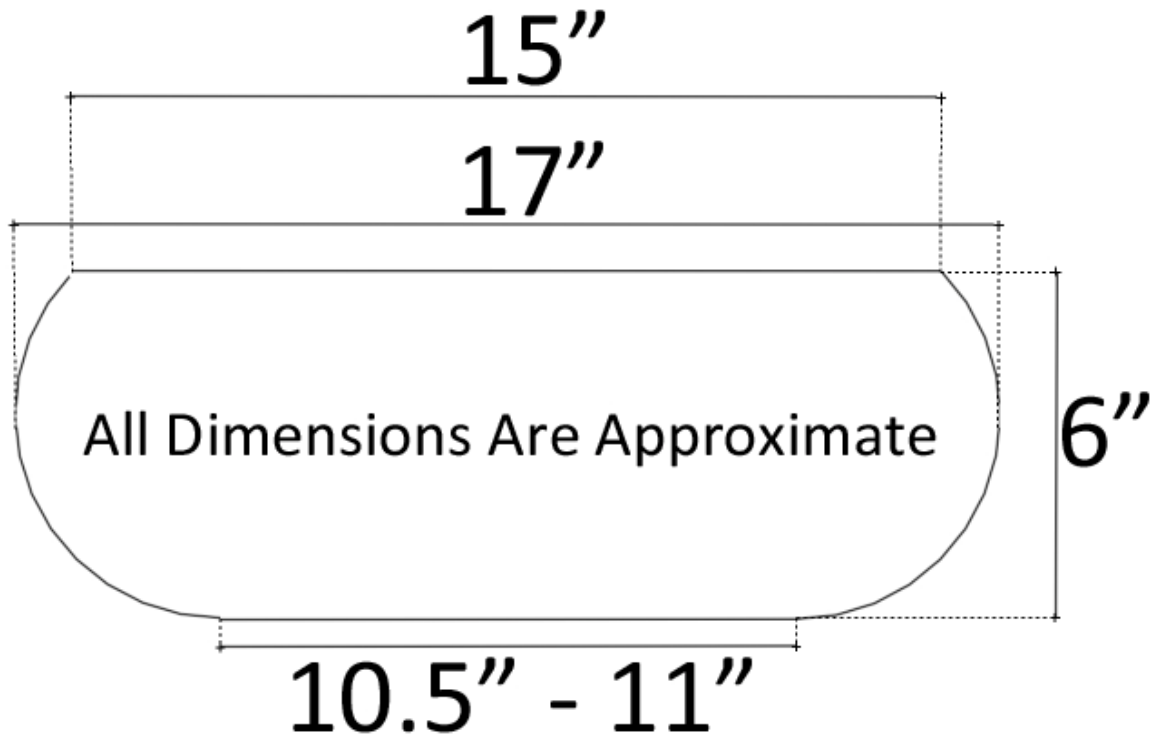

Description:

- Vessel Mount
- Handcrafted Porcelain
Each sink has variations in size, finish, and textures
Because of the hand made nature of each sink,
expect imperfections and variations
- Swarovski Crystals
Hand Set
Choice of Colors available (contact Linkasink)

Available Finishes:

B	Bronze Glaze
W	White Glaze

Available Drains:

D004	Grid Strainer
D005	Lift and Turn
D006	Pop-up w/ horizontal lift rod
D101 - D604	Decorative Drain

DIMENSIONS WILL VARY. DO NOT use this sheet as a guide for countertop cuts.