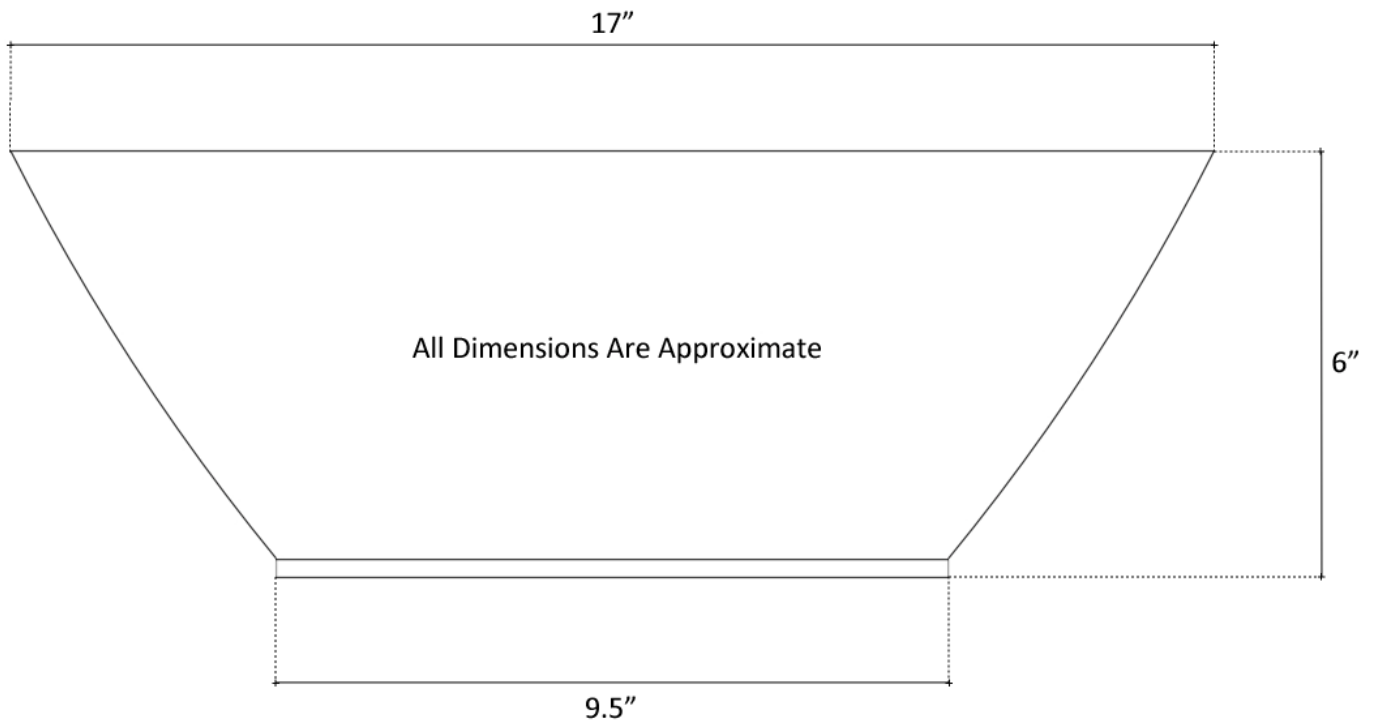

**Description:**

- Vessel Mount
- Handcrafted Porcelain  
Each sink has variations in size, finish, and textures  
Because of the hand made nature of each sink,  
expect imperfections and variations

**Available Drains:**

<b>D004</b>	Grid Strainer
<b>D005</b>	Lift and Turn
<b>D006</b>	Pop-up w/ horizontal lift rod
<b>D101</b> <b>- D604</b>	Decorative Drain

**DIMENSIONS WILL VARY. DO NOT** use this sheet as a guide for countertop cuts.