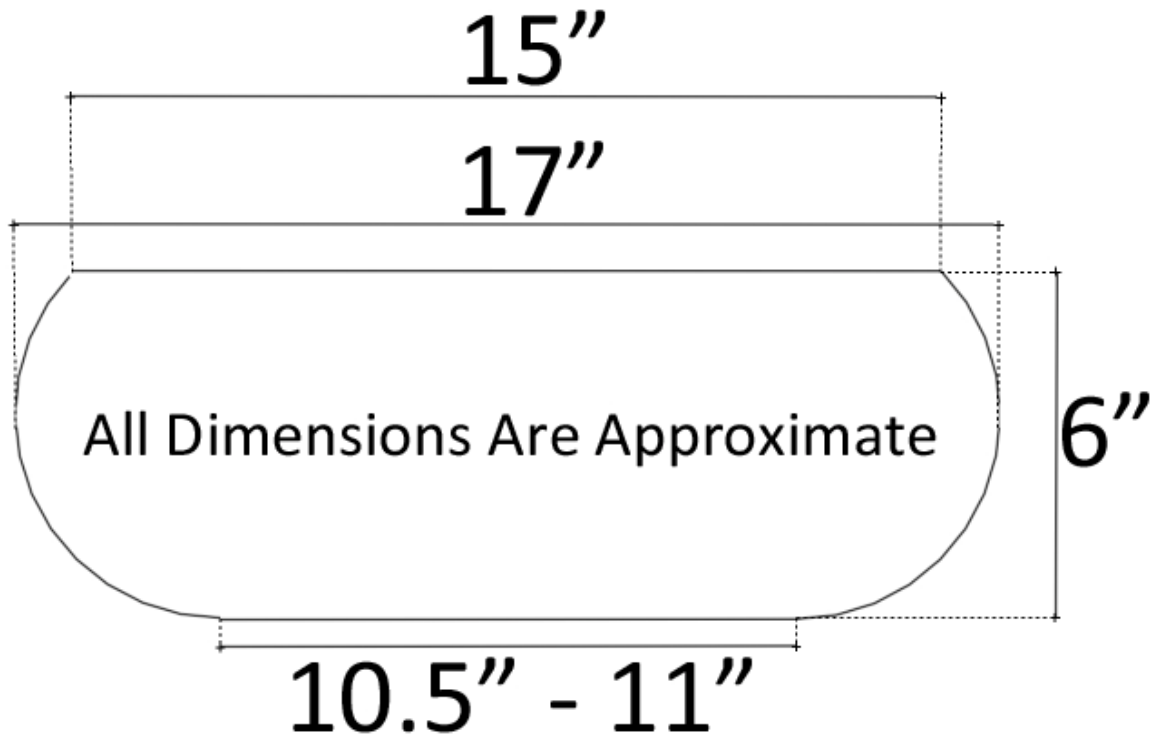

**Description:**

- Vessel Mount
- Handcrafted Porcelain  
Each sink has variations in size, finish, and textures  
Because of the hand made nature of each sink,  
expect imperfections and variations

**Available Finishes:**

<b>B</b>	Bronze Glaze
<b>W</b>	White Glaze

**Available Drains:**

<b>D004</b>	Grid Strainer
<b>D005</b>	Lift and Turn
<b>D006</b>	Pop-up w/ horizontal lift rod
<b>D101 - D604</b>	Decorative Drain

DIMENSIONS WILL VARY. **DO NOT** use this sheet as a guide for countertop cuts.