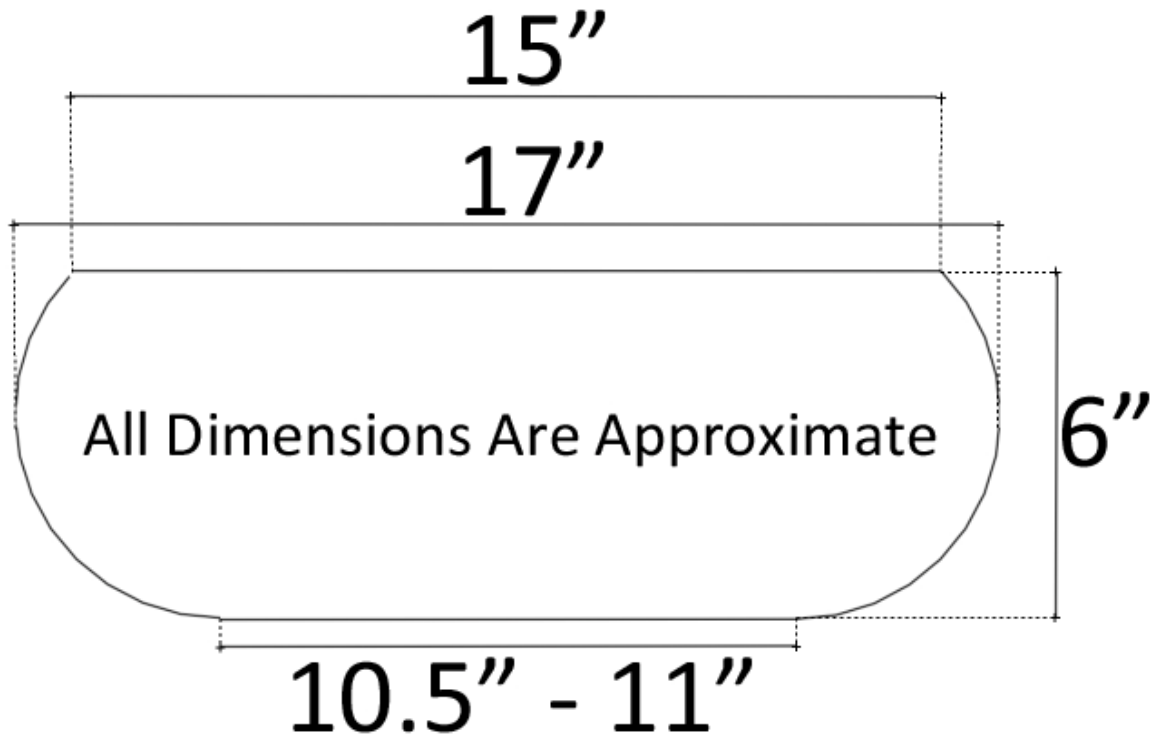

**Description:**

- Vessel Mount
- Handcrafted Porcelain  
Each sink has variations in size, finish, and textures  
Because of the hand made nature of each sink,  
expect imperfections and variations

**Available Finishes:**

<b>B</b>	Bronze Glaze
<b>W</b>	White Glaze

**Available Drains:**

<b>D004</b>	Grid Strainer
<b>D005</b>	Lift and Turn
<b>D006</b>	Pop-up w/ horizontal lift rod
<b>D101</b> - <b>D604</b>	Decorative Drain

DIMENSIONS WILL VARY. **DO NOT** use this sheet as a guide for countertop cuts.