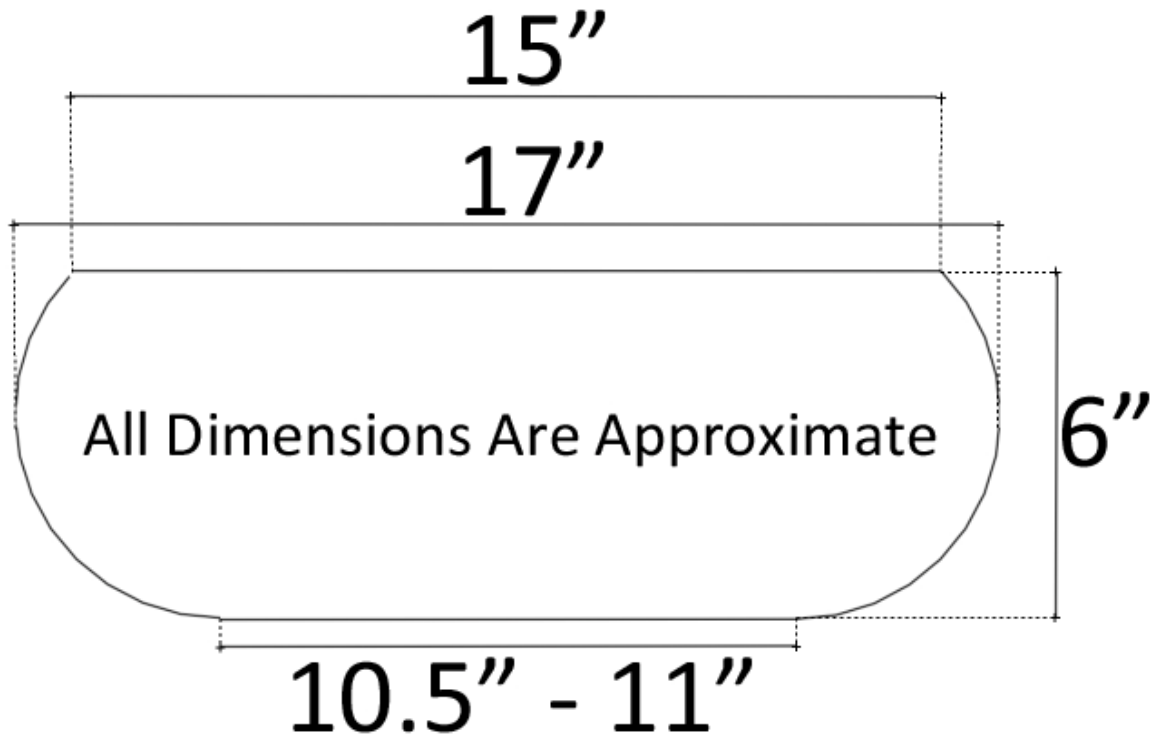

**Description:**

- Vessel Mount
- Handcrafted Porcelain  
Each sink has variations in size, finish, and textures  
Because of the hand made nature of each sink,  
expect imperfections and variations

**Available Finishes:**

DIMENSIONS WILL VARY. **DO NOT** use this sheet as a guide for countertop cuts.