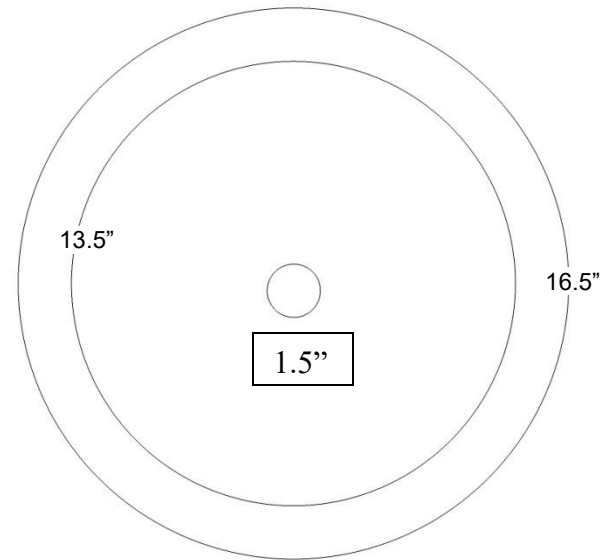

Description:

- Drop-In Sink
- White Marble with Mother of Pearl Inlay on Metal Base
- 1.5" Drain

Available Drains:

D004	Grid Strainer
D005	Lift and Turn
D006	Pop-up w/ horizontal lift rod
D101 - D720	Decorative Drain
D011- D017	Decorative Grid Strainer

DIMENSIONS WILL VARY. DO NOT use this sheet as a guide for countertop cuts.