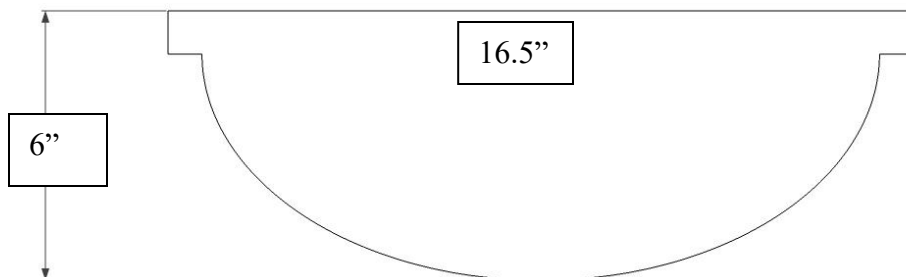

Description:

- Drop-In Sink
- White Marble with Mother of Pearl Inlay on Metal Base
- 1.5" Drain

Available Drains:

D004	Grid Strainer
D005	Lift and Turn
D006	Pop-up w/ horizontal lift rod
D101 - D720	Decorative Drain
D011- D017	Decorative Grid Strainer

DIMENSIONS WILL VARY. DO NOT use this sheet as a guide for countertop cuts.