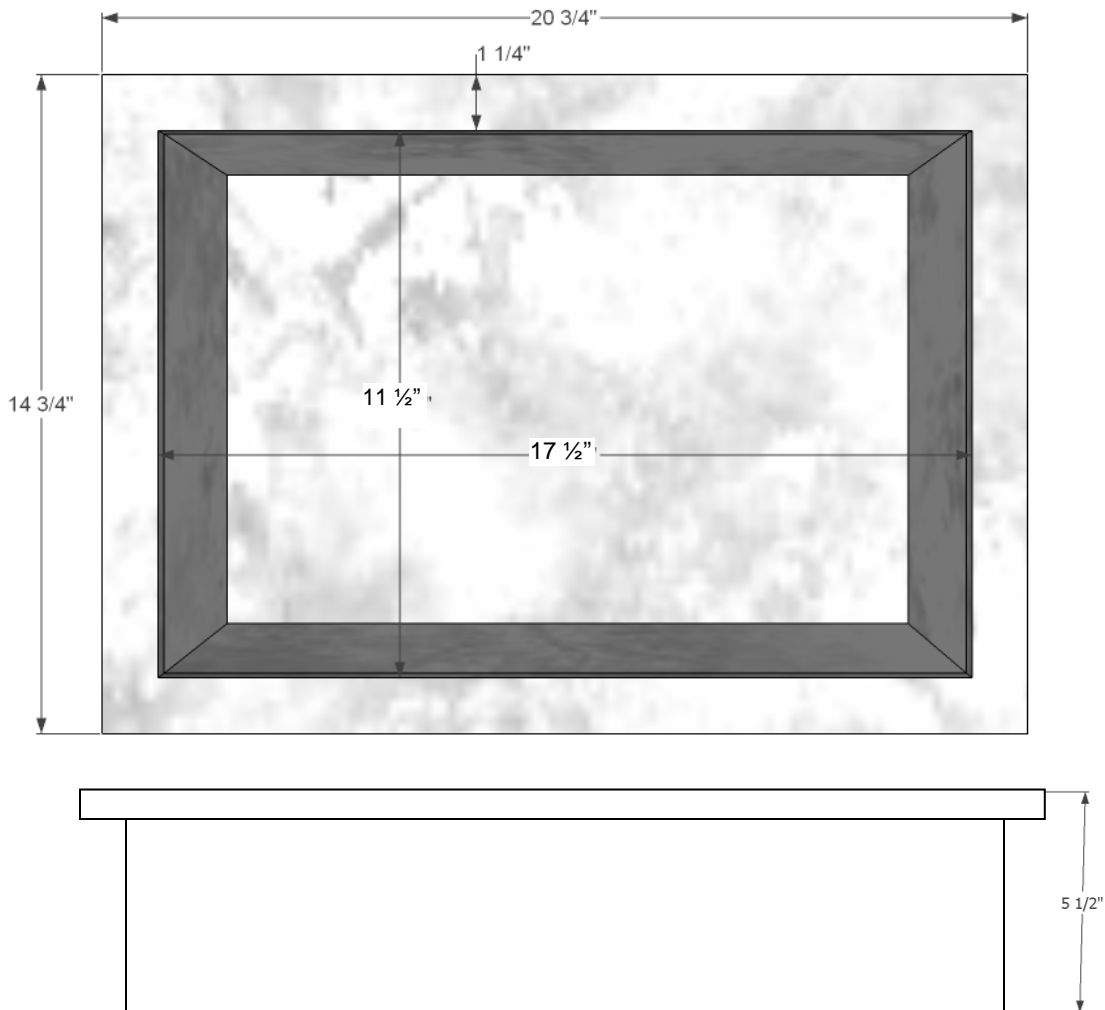

Description:

- Undermount or Drop-In
- White Marble with Mother of Pearl Inlay on Metal Base

Available Drains:

D004	Grid Strainer
D005	Lift and Turn
D006	Pop-up w/ horizontal lift rod
D101 - D604	Decorative Drain
D011 – D017	Decorative Grid Strainer

DIMENSIONS WILL VARY. DO NOT use this sheet as a guide for countertop cuts.