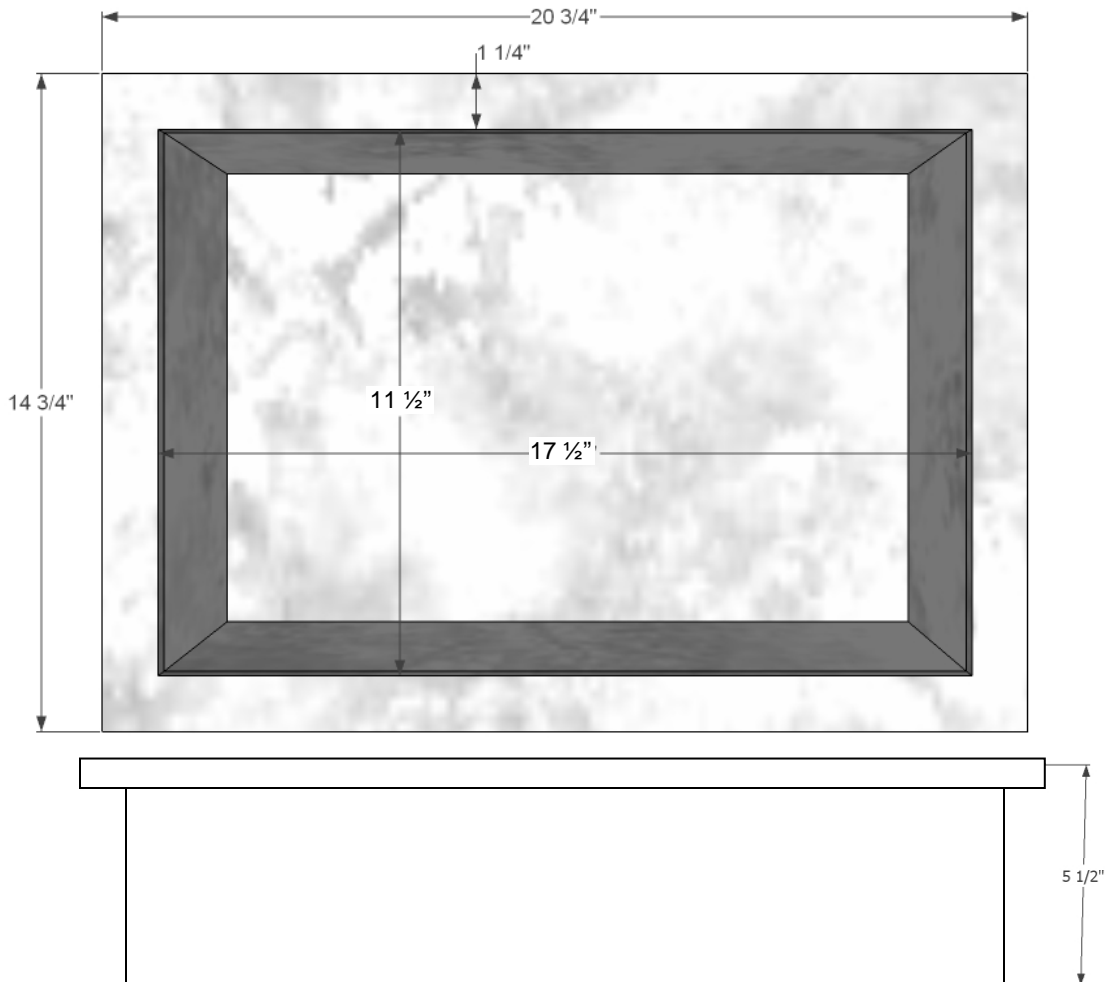

Description:

- Undermount or Drop-In
- White Marble with Mother of Pearl Inlay on Metal Base

Available Drains:

D004	Grid Strainer
D005	Lift and Turn
D006	Pop-up w/ horizontal lift rod
D101 - D604	Decorative Drain
D011- D017	Decorative Grid Strainer

DIMENSIONS WILL VARY. DO NOT use this sheet as a guide for countertop cuts.