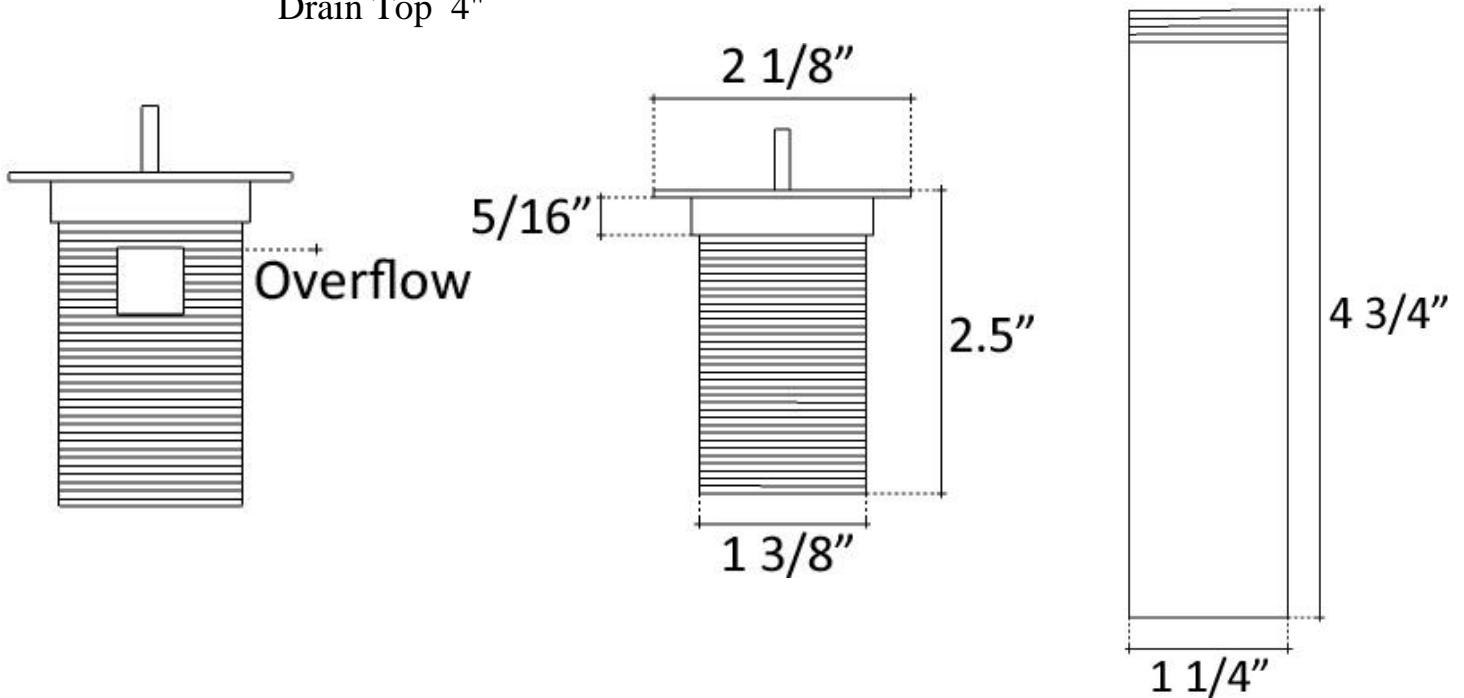

Linkasink

2235 E Rose Garden Loop
Phoenix, AZ 85024

Ph 866-395-8377 F 800-211-6444 www.linkasink.com