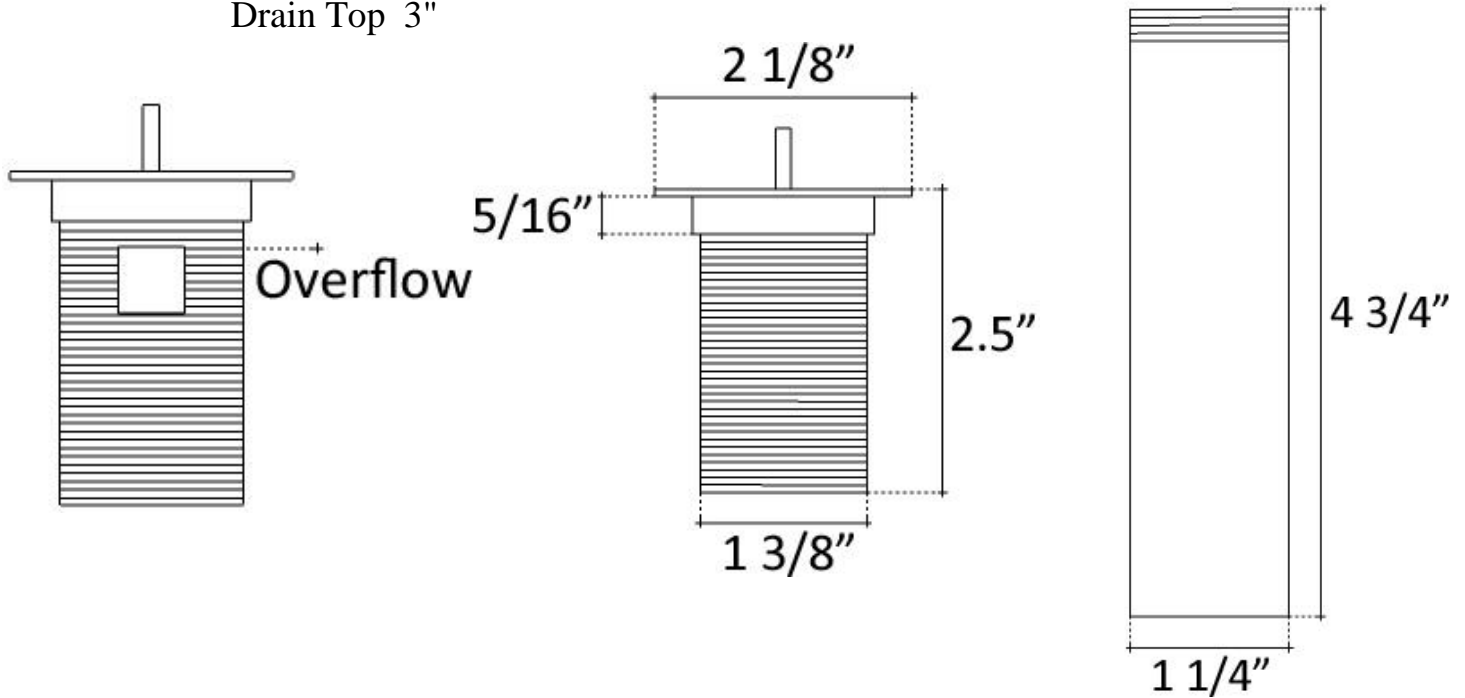

**Available Finishes:
(Drain Top Only)**

AB	Antique Bronze
P	Polished White Bronze
WB	White Bronze

Drain Top 3"