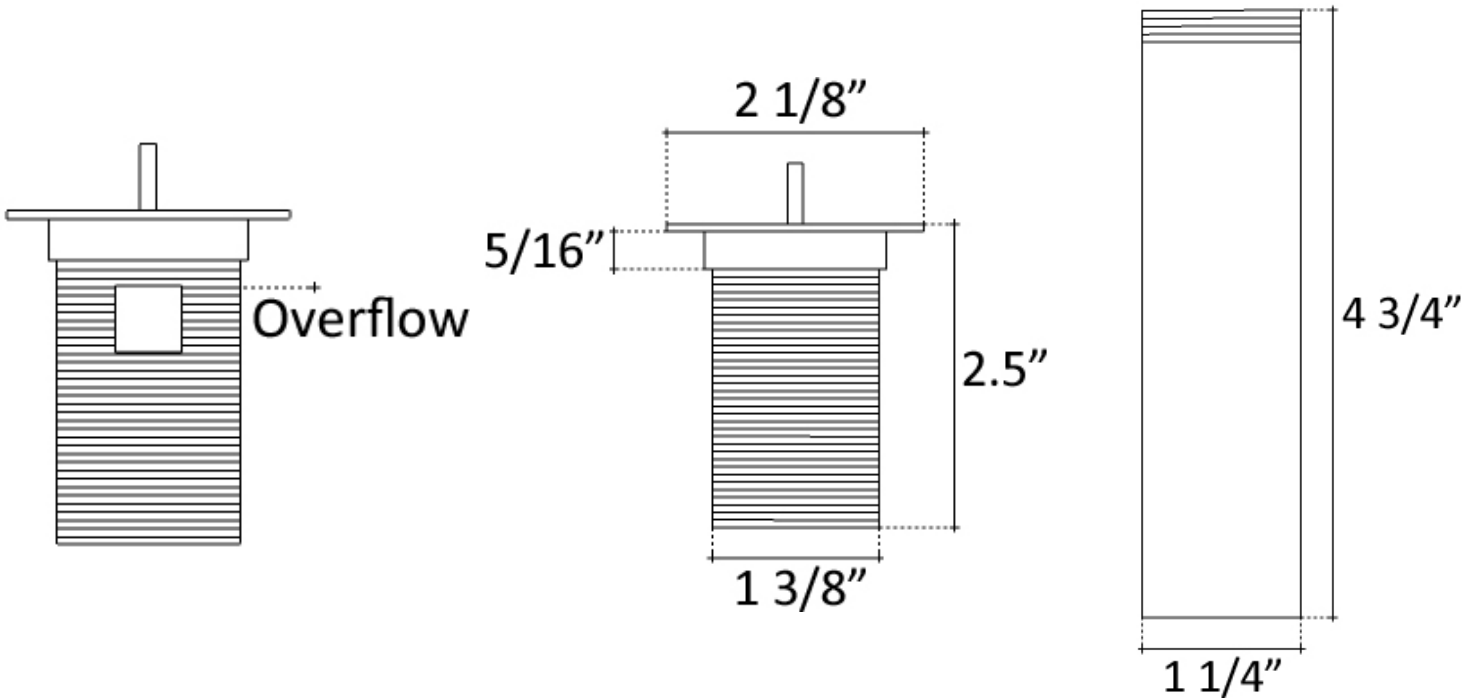

**Available Finishes:
(Drain Top Only)**

Top	Only Available as shown
Mechanism	DB or PC

Drain Top 3"