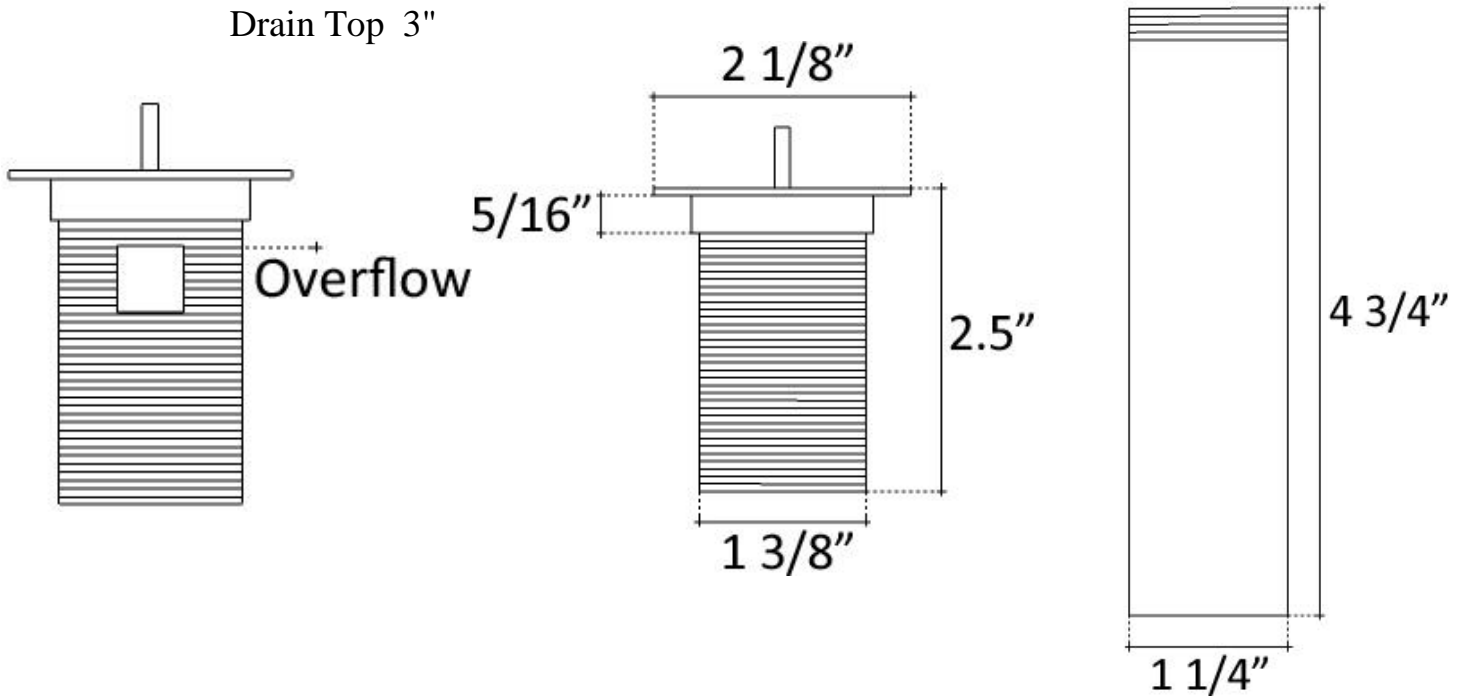

**Available Finishes:
(Drain Top Only)**

PS	Polished Stainless Steel
SS	Satin Stainless Steel

Linkasink

2235 E Rose Garden Loop
Phoenix, AZ 85024

Ph 866-395-8377 F 800-211-6444 www.linkasink.com