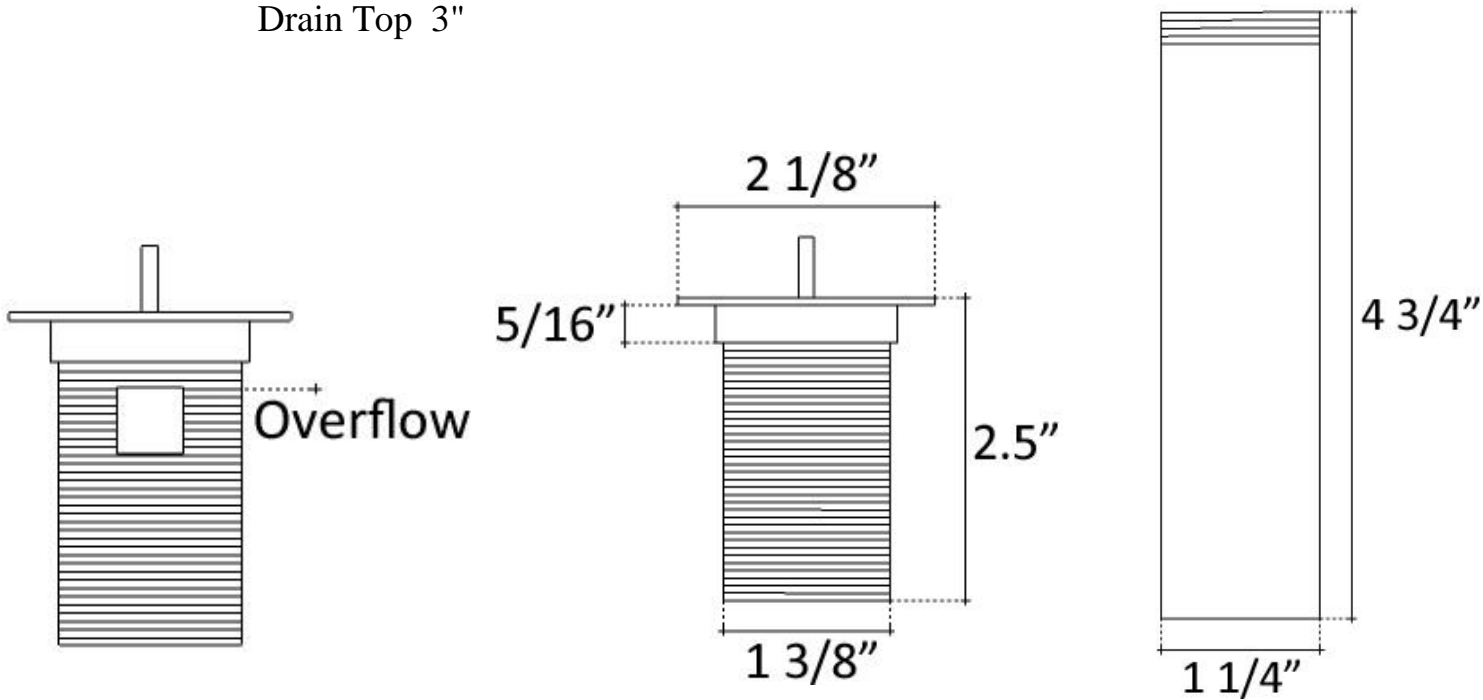

Drain Top 3"