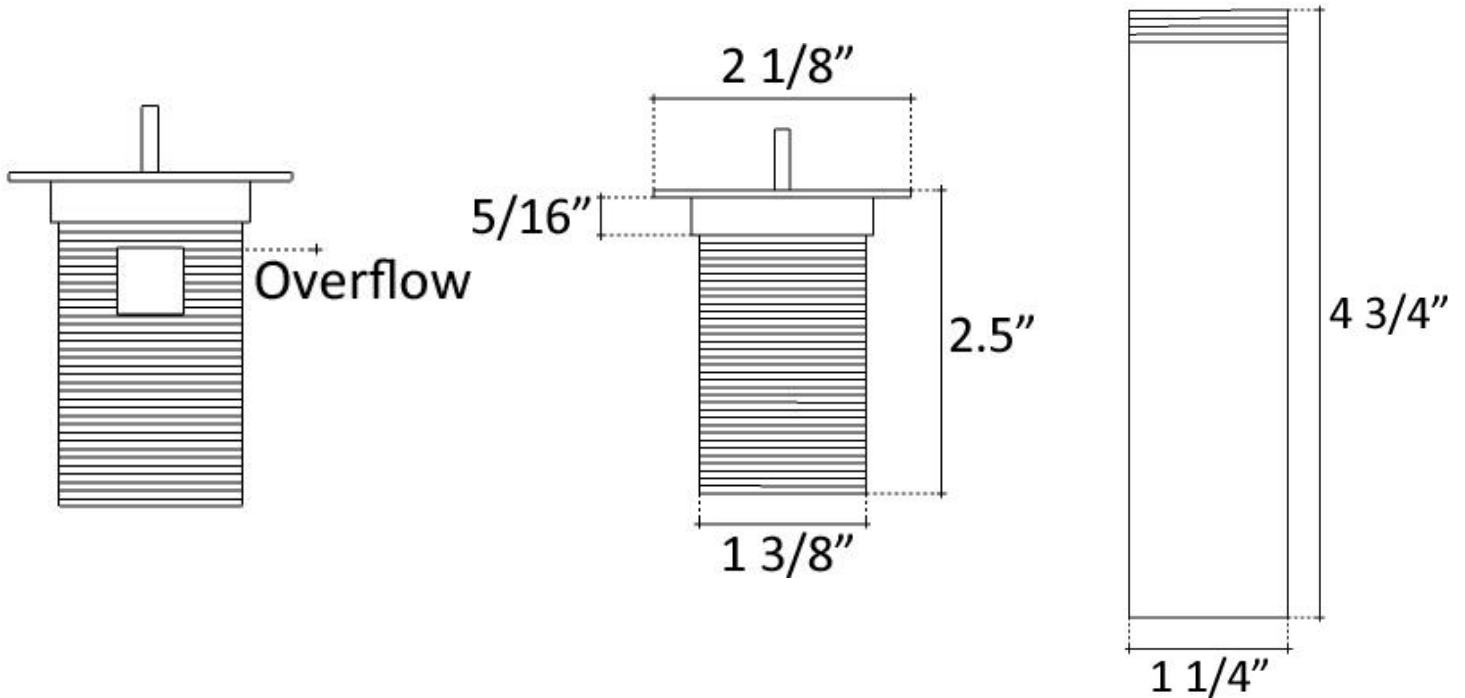

Linkasink

2235 E Rose Garden Loop
Phoenix, AZ 85024

Ph 866-395-8377 F 800-211-6444 www.linkasink.com