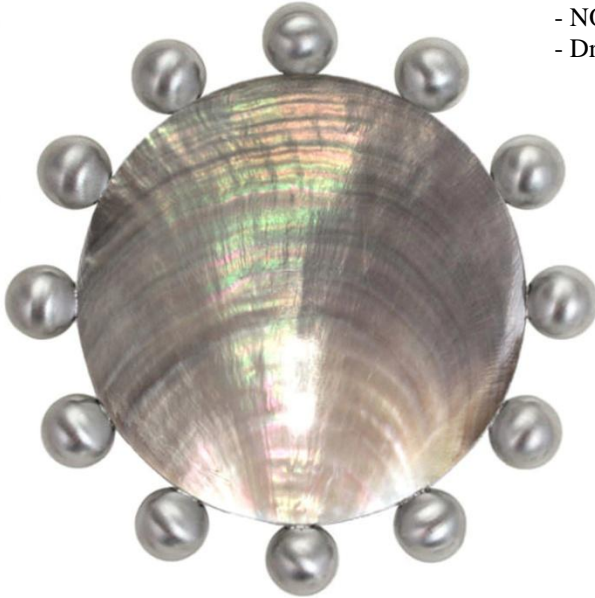

Description:

- Brass Construction
- Finishes are Plated
- Available with or without overflow
- Ships with Deco Drain Top and Drain Mechanism
- Push down to close, Push again to allow sink to drain
- NO set screw for drain top (it sits loosely, to allow easy cleaning)
- Drain Mechanism only available in Dark Bronze or Polished Chrome

Drain Top 3.75"

**Available Finishes:
(Drain Top Only)**

DB	Dark Bronze
WC	Weathered Copper
PN	Polished Nickel
SN	Satin Nickel
PW	Pewter

Linkasink

2235 E Rose Garden Loop
Phoenix, AZ 85024

Ph 866-395-8377 F 800-211-6444 www.linkasink.com