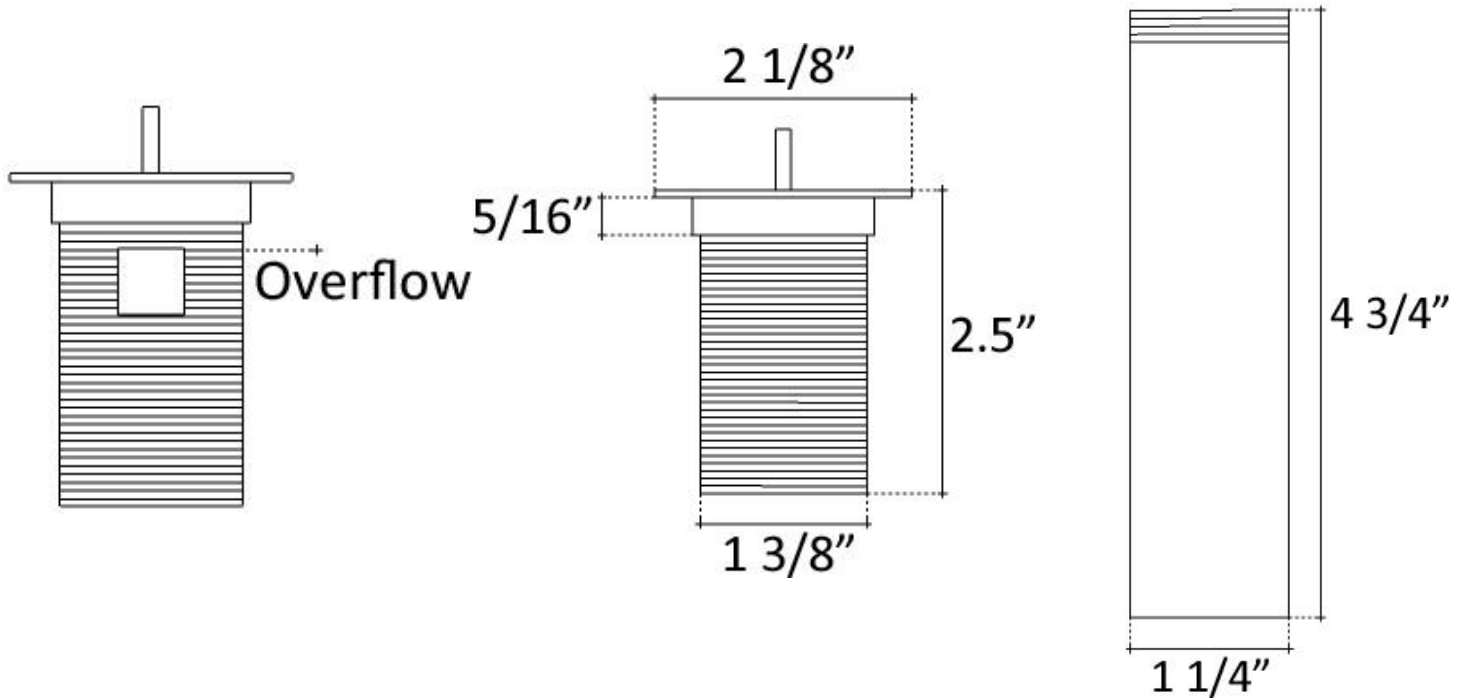

Linkasink

2235 E Rose Garden Loop
Phoenix, AZ 85024

Ph 866-395-8377 F 800-211-6444 www.linkasink.com